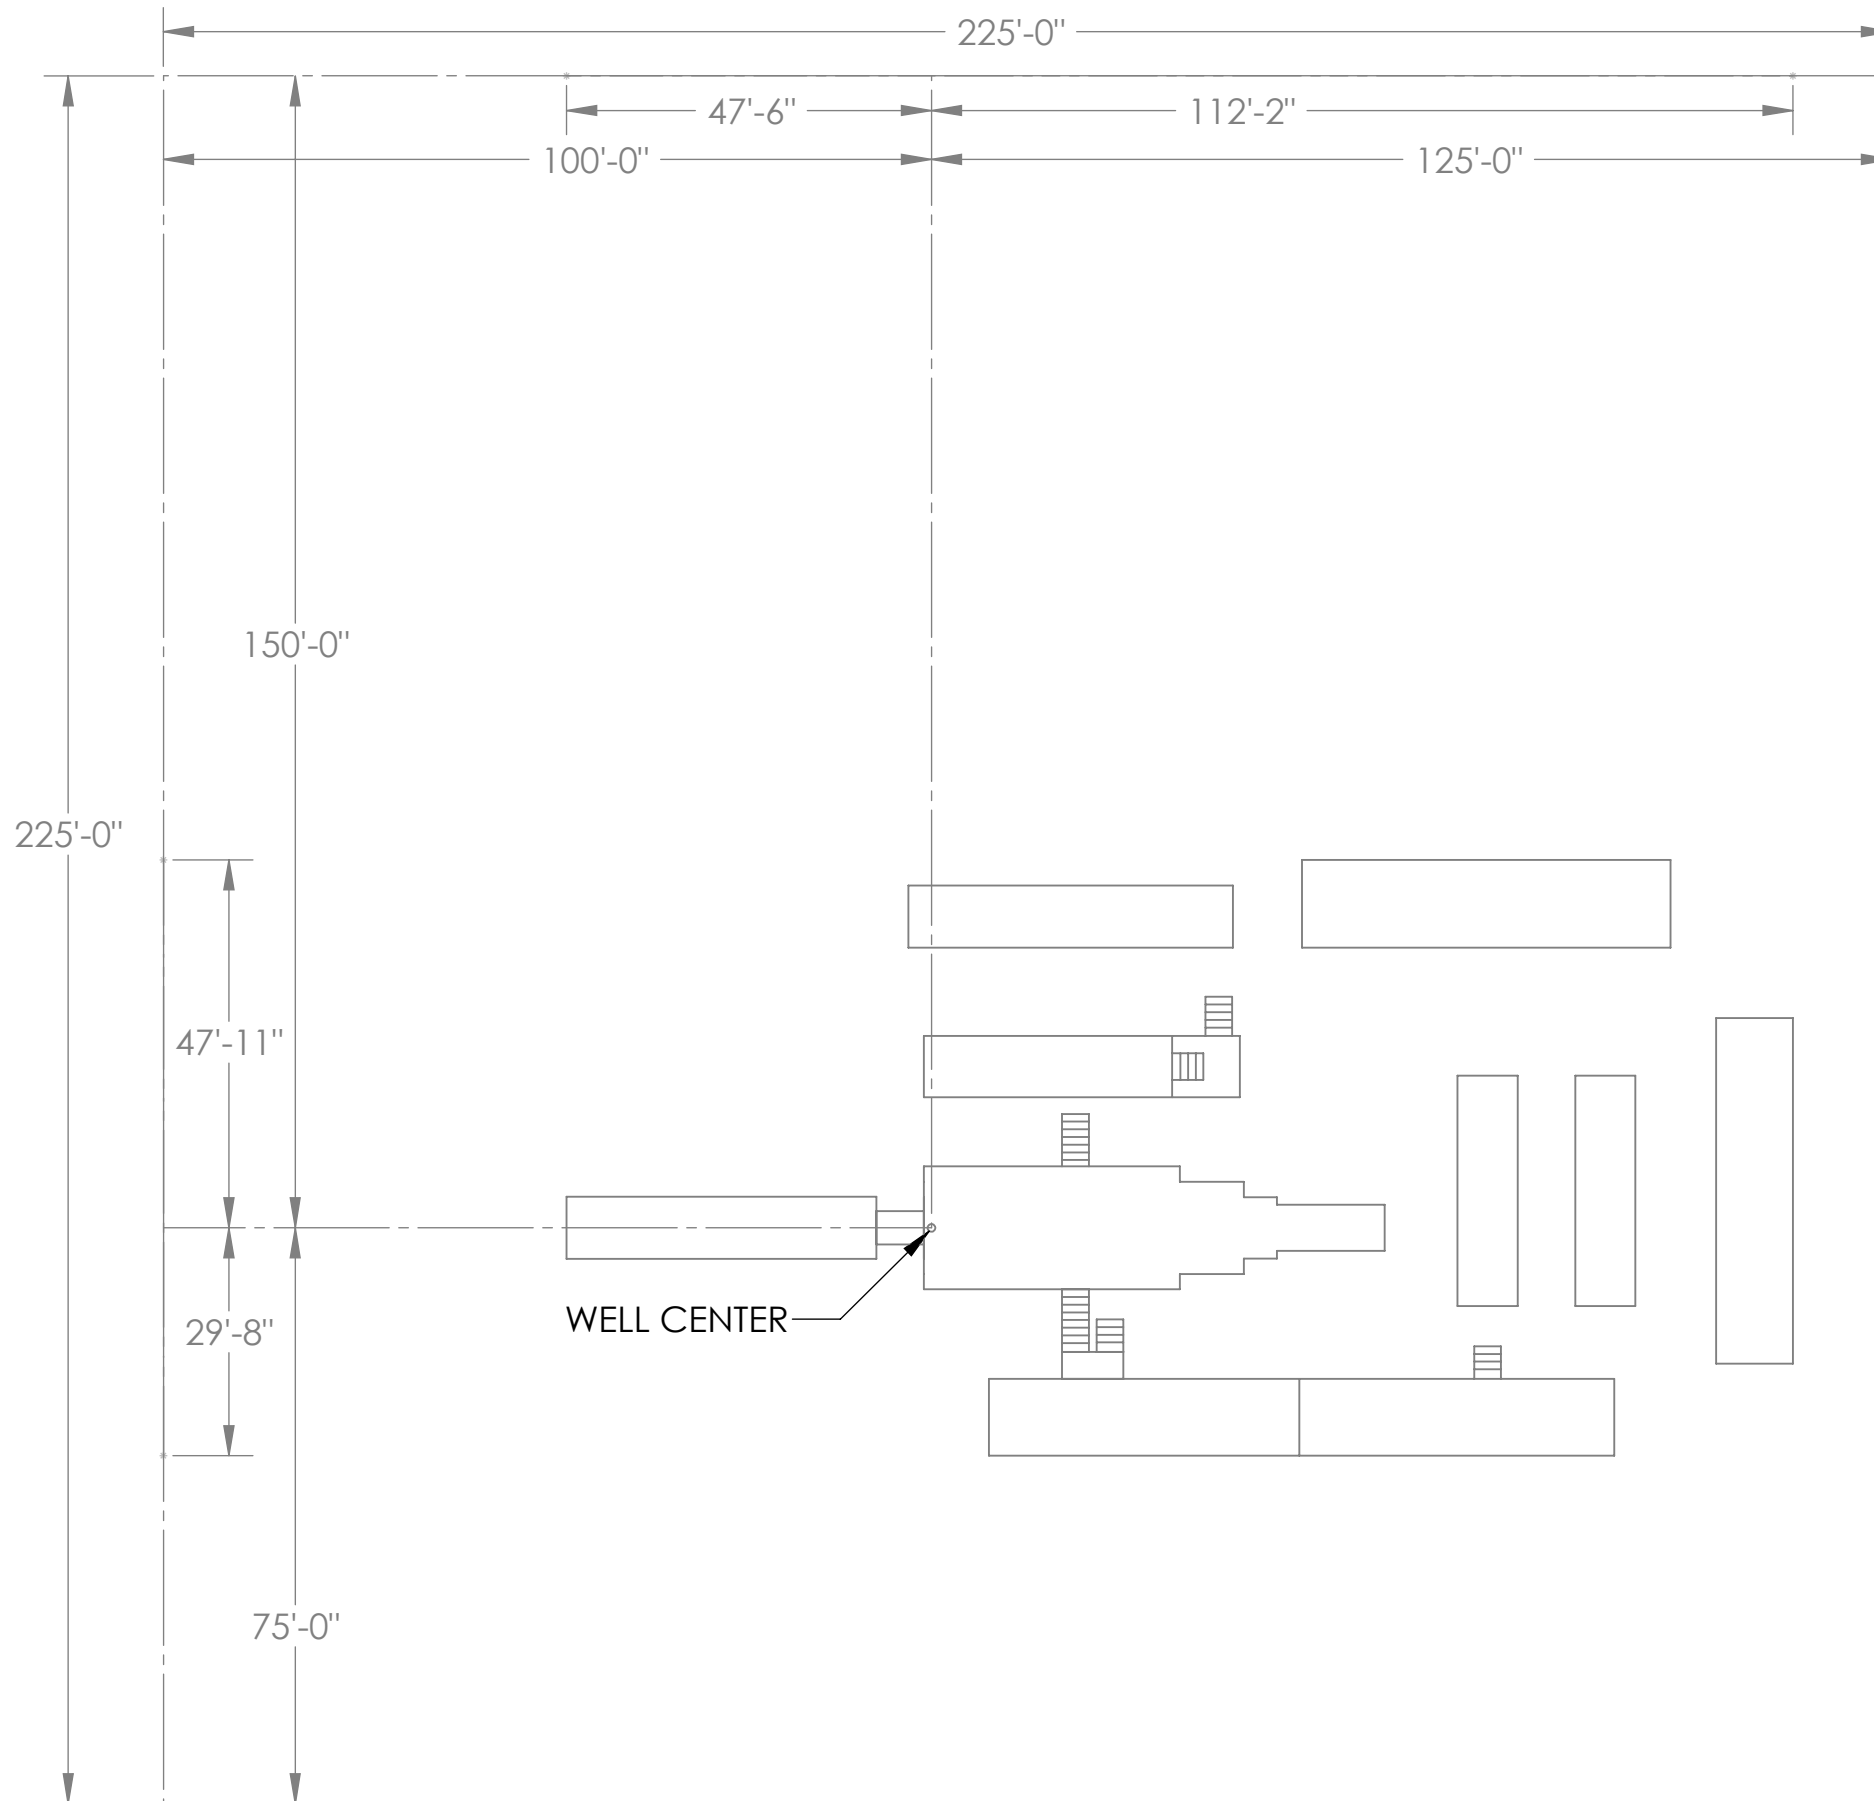

GOOBER RIG #3

GOOBER RIG #3

GOOBER RIG #3

MOUSE HOLE

NOTE : ALL DIMENSIONS ARE @ GROUND LEVEL.
MOUSE HOLE IS @ 1/4" PER FOOT & 23'DEEP