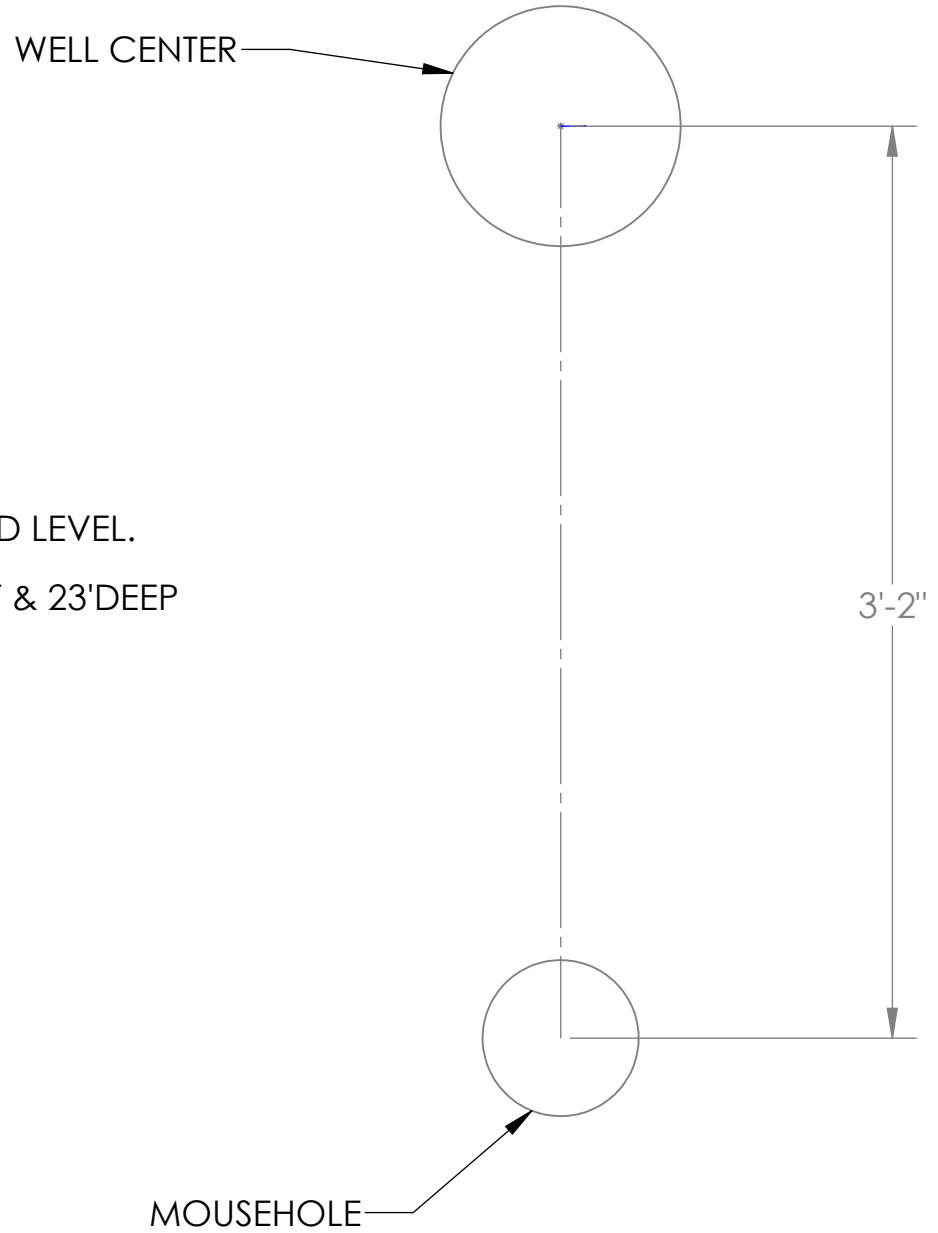

GOOBER RIG #3

GOOBER RIG #3

GOOBER RIG #3

MOUSE HOLE

NOTE : ALL DIMENSIONS ARE @ GROUND LEVEL.
MOUSE HOLE IS @ 1/4" PER FOOT & 23'DEEP