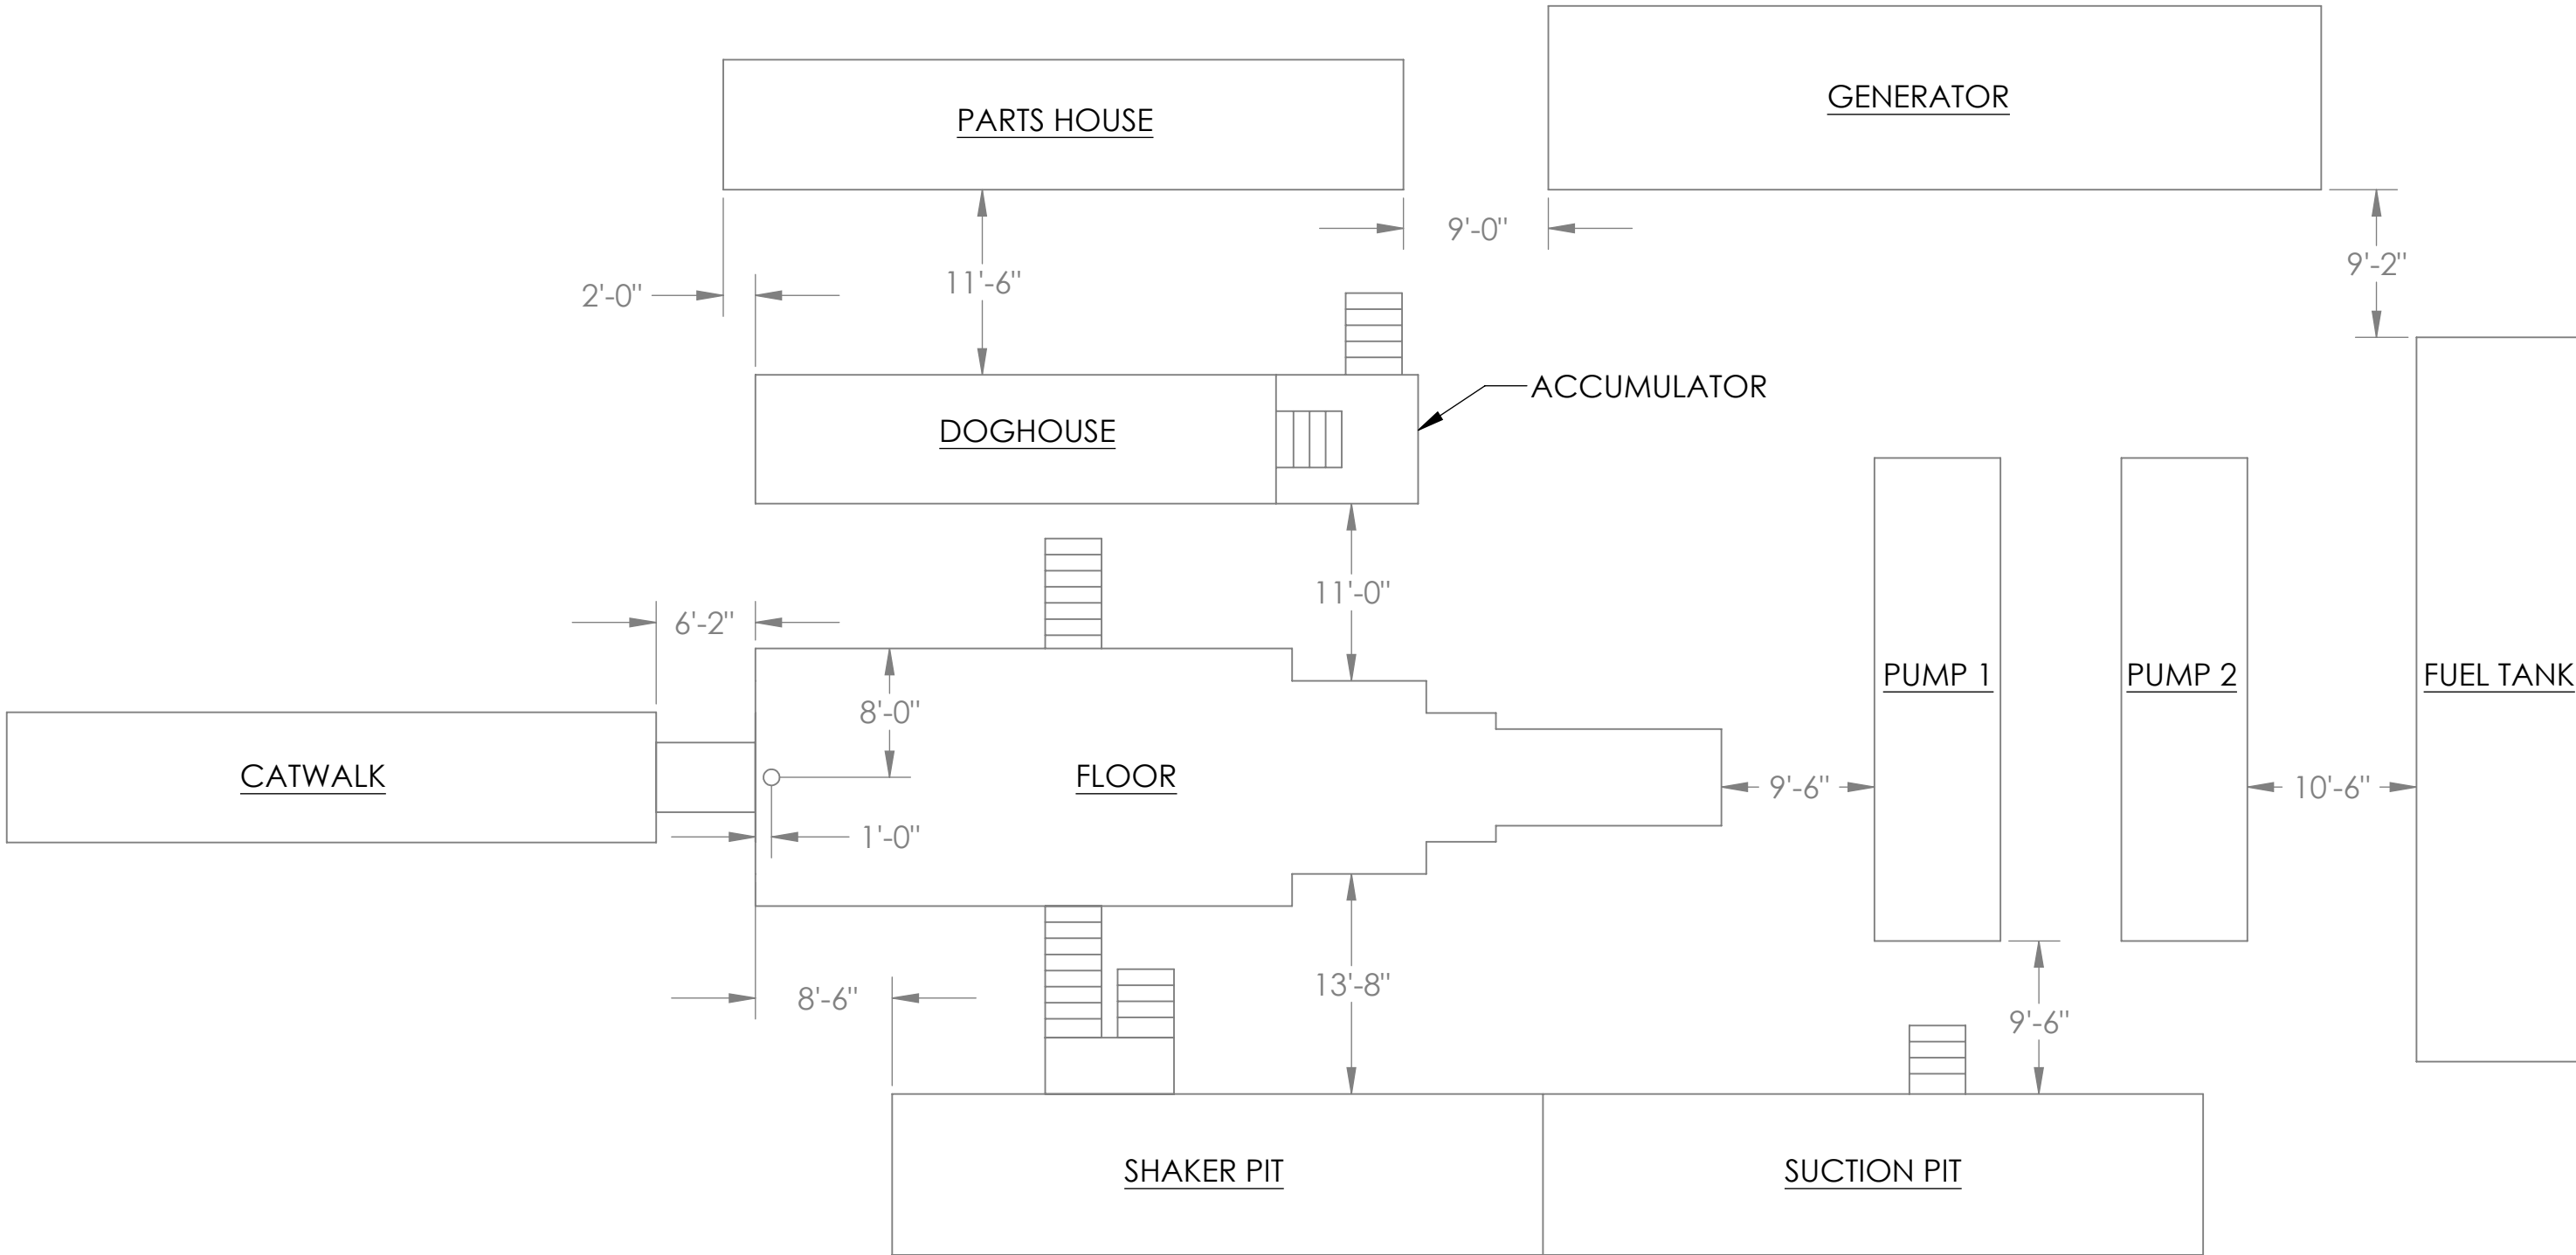

GOOBER RIG #3

GOOBER RIG #3

GOOBER RIG #3

MOUSE HOLE

NOTE : ALL DIMENSIONS ARE @ GROUND LEVEL.
MOUSE HOLE IS @ 1/4" PER FOOT & 23'DEEP