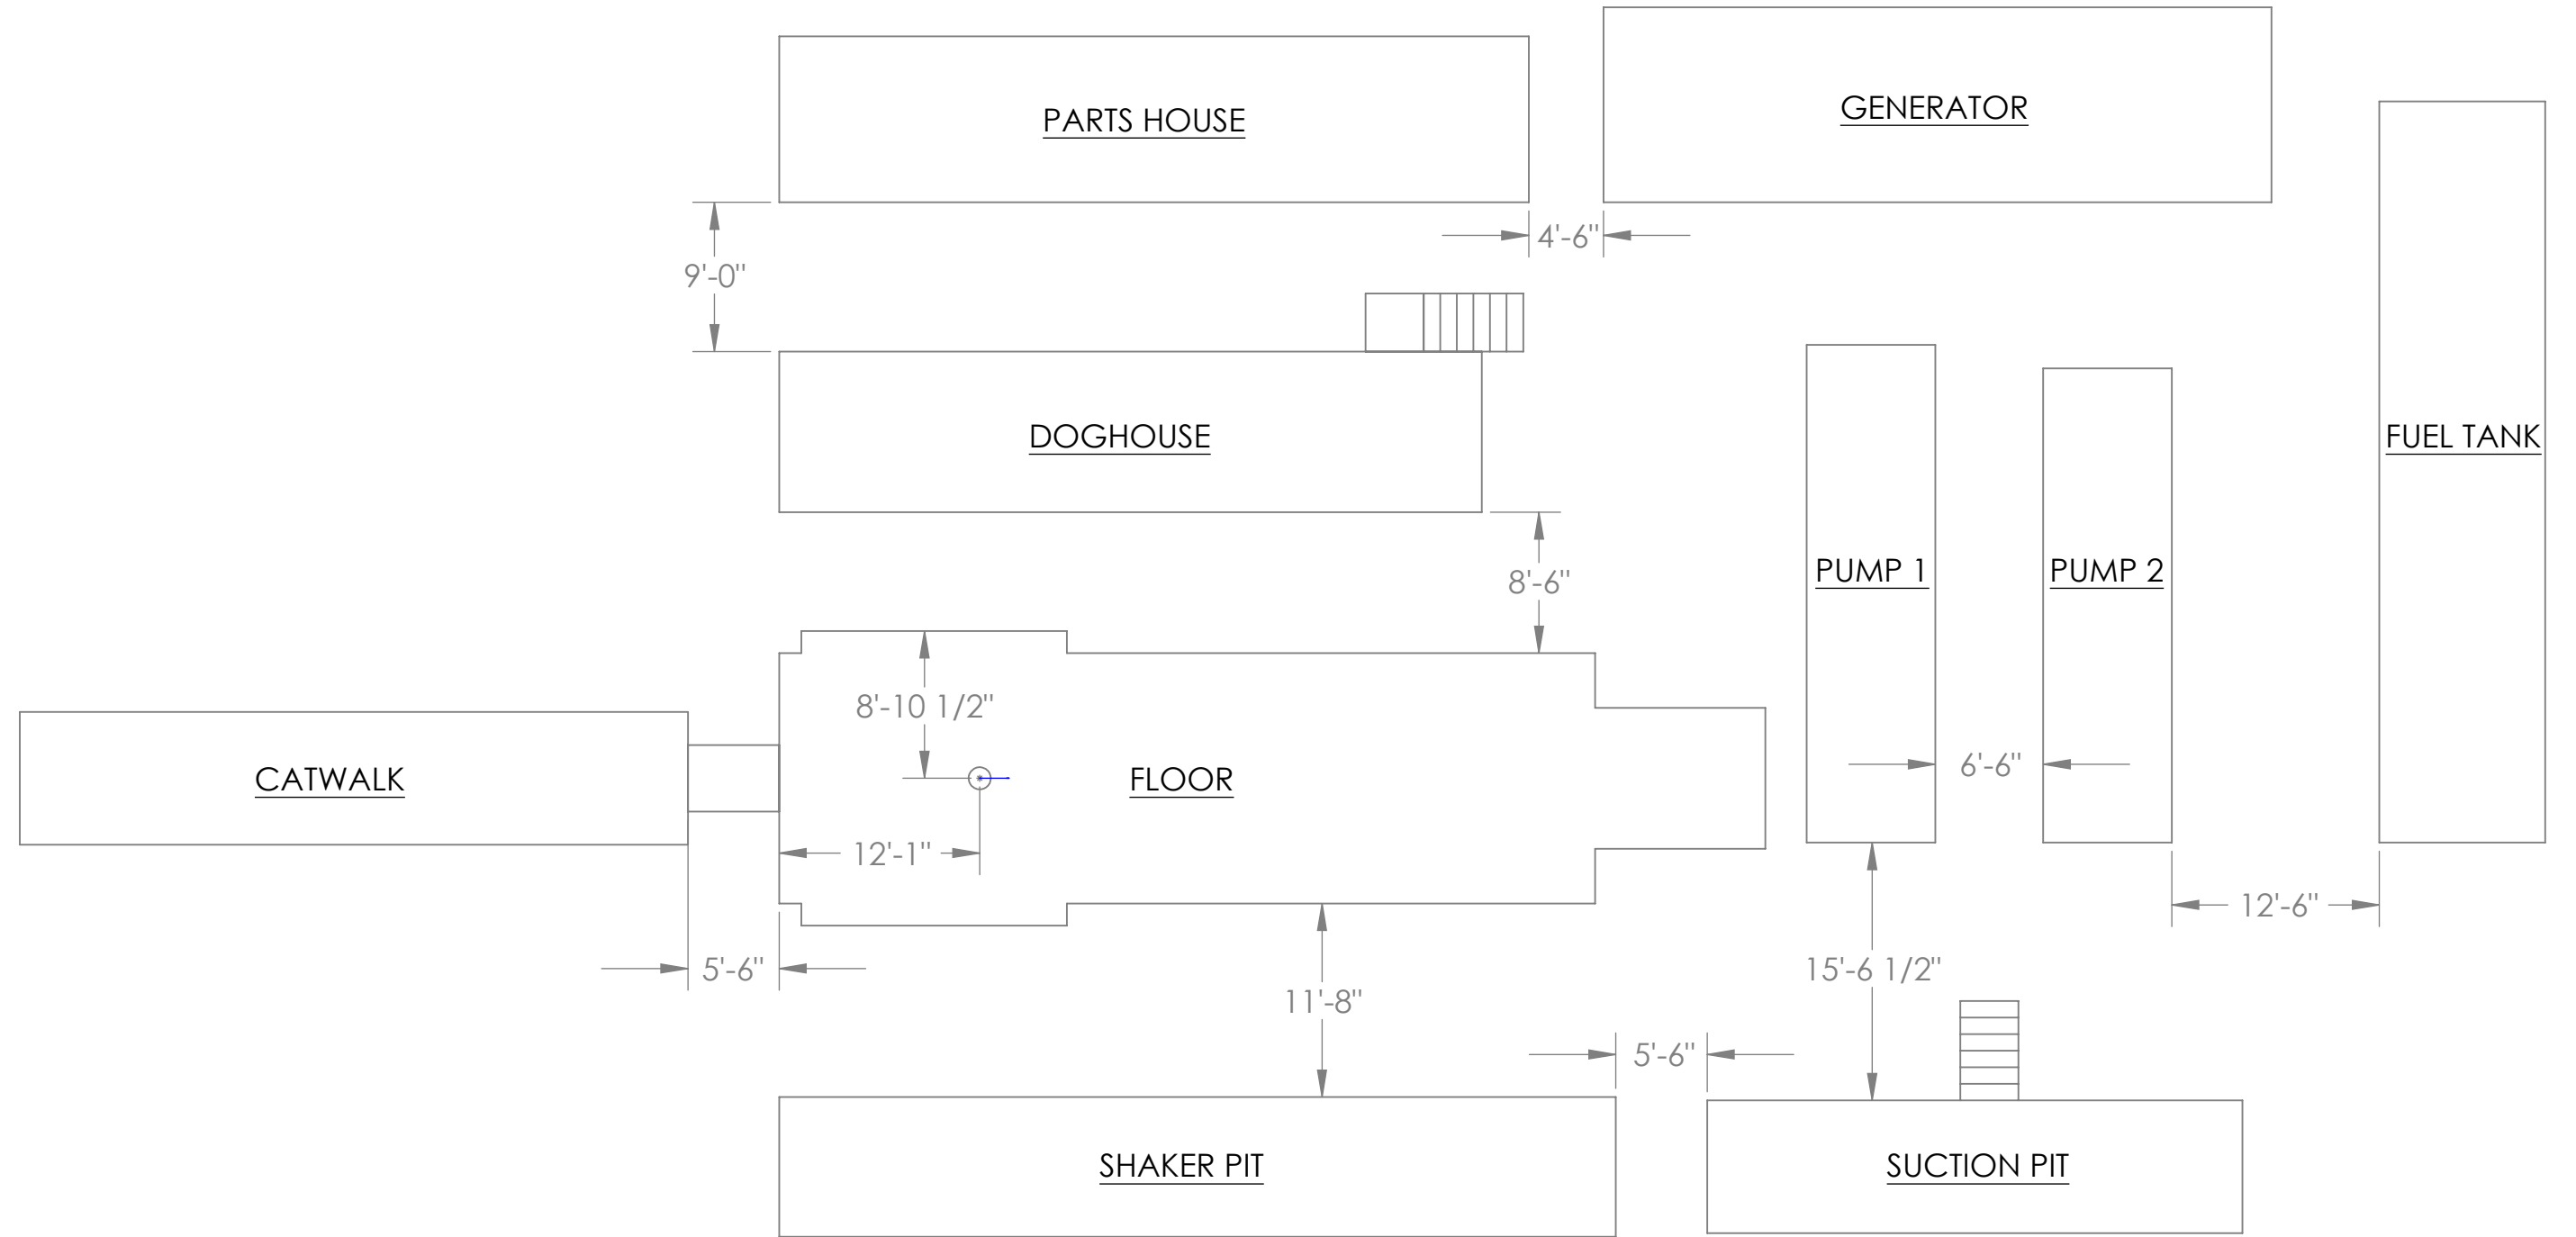

GOOBER RIG #4

GOOBER RIG #4

GOOBER RIG #4

NOTE : ALL DIMENSIONS ARE @ GROUND LEVEL
MOUSEHOLE IS @ 1/2" PER FOOT & 22' DEEP