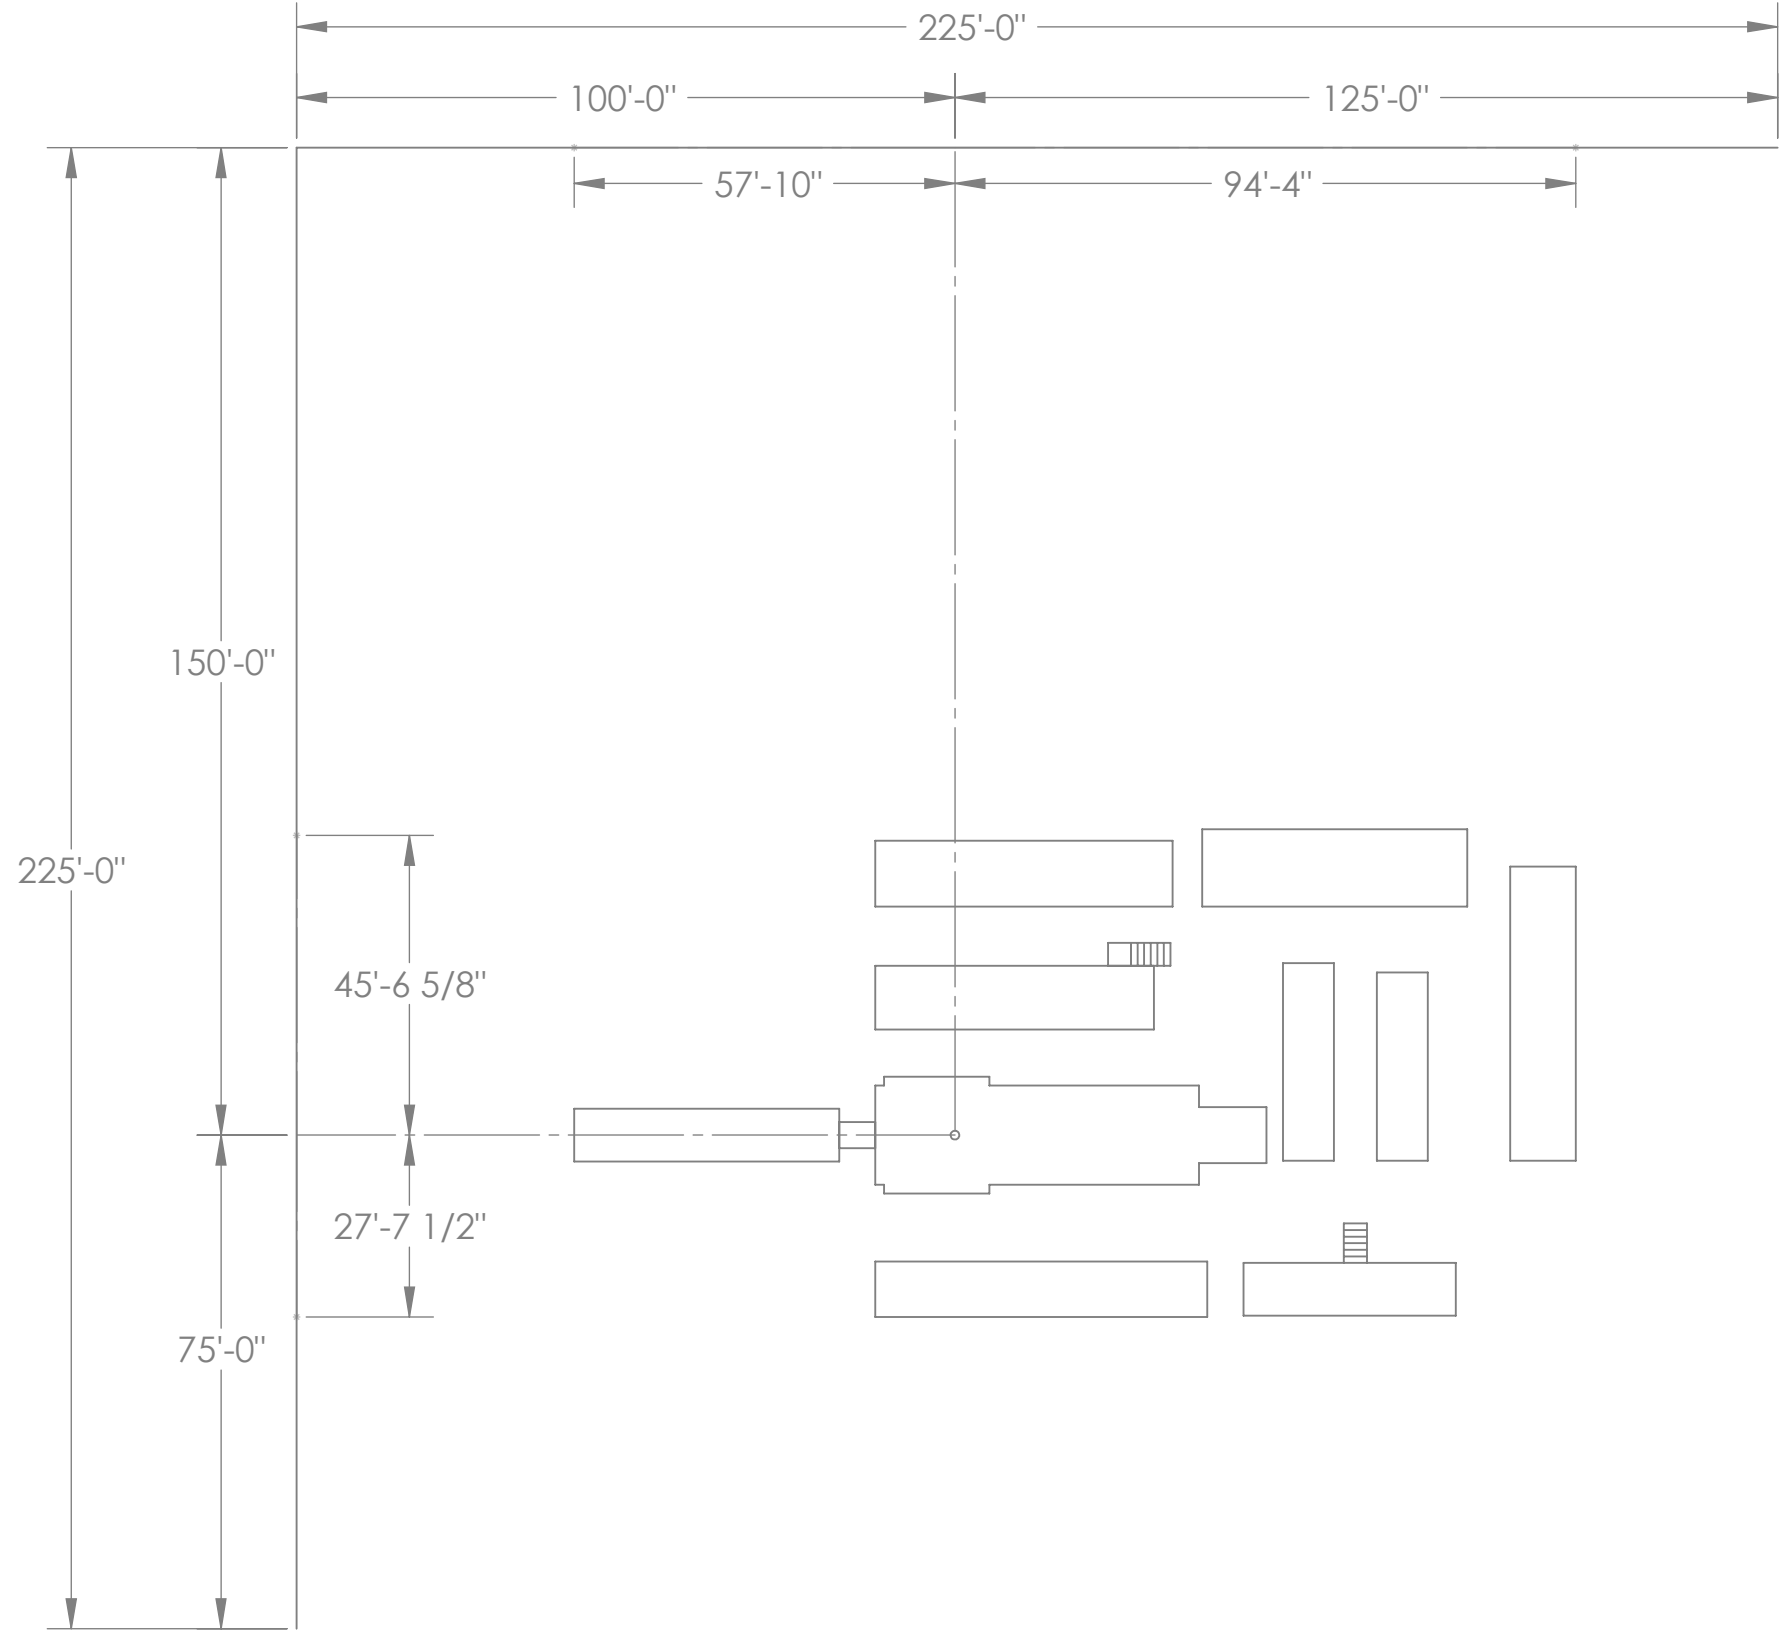

GOOBER RIG #4

GOOBER RIG #4

GOOBER RIG #4

NOTE : ALL DIMENSIONS ARE @ GROUND LEVEL
MOUSEHOLE IS @ 1/2" PER FOOT & 22' DEEP