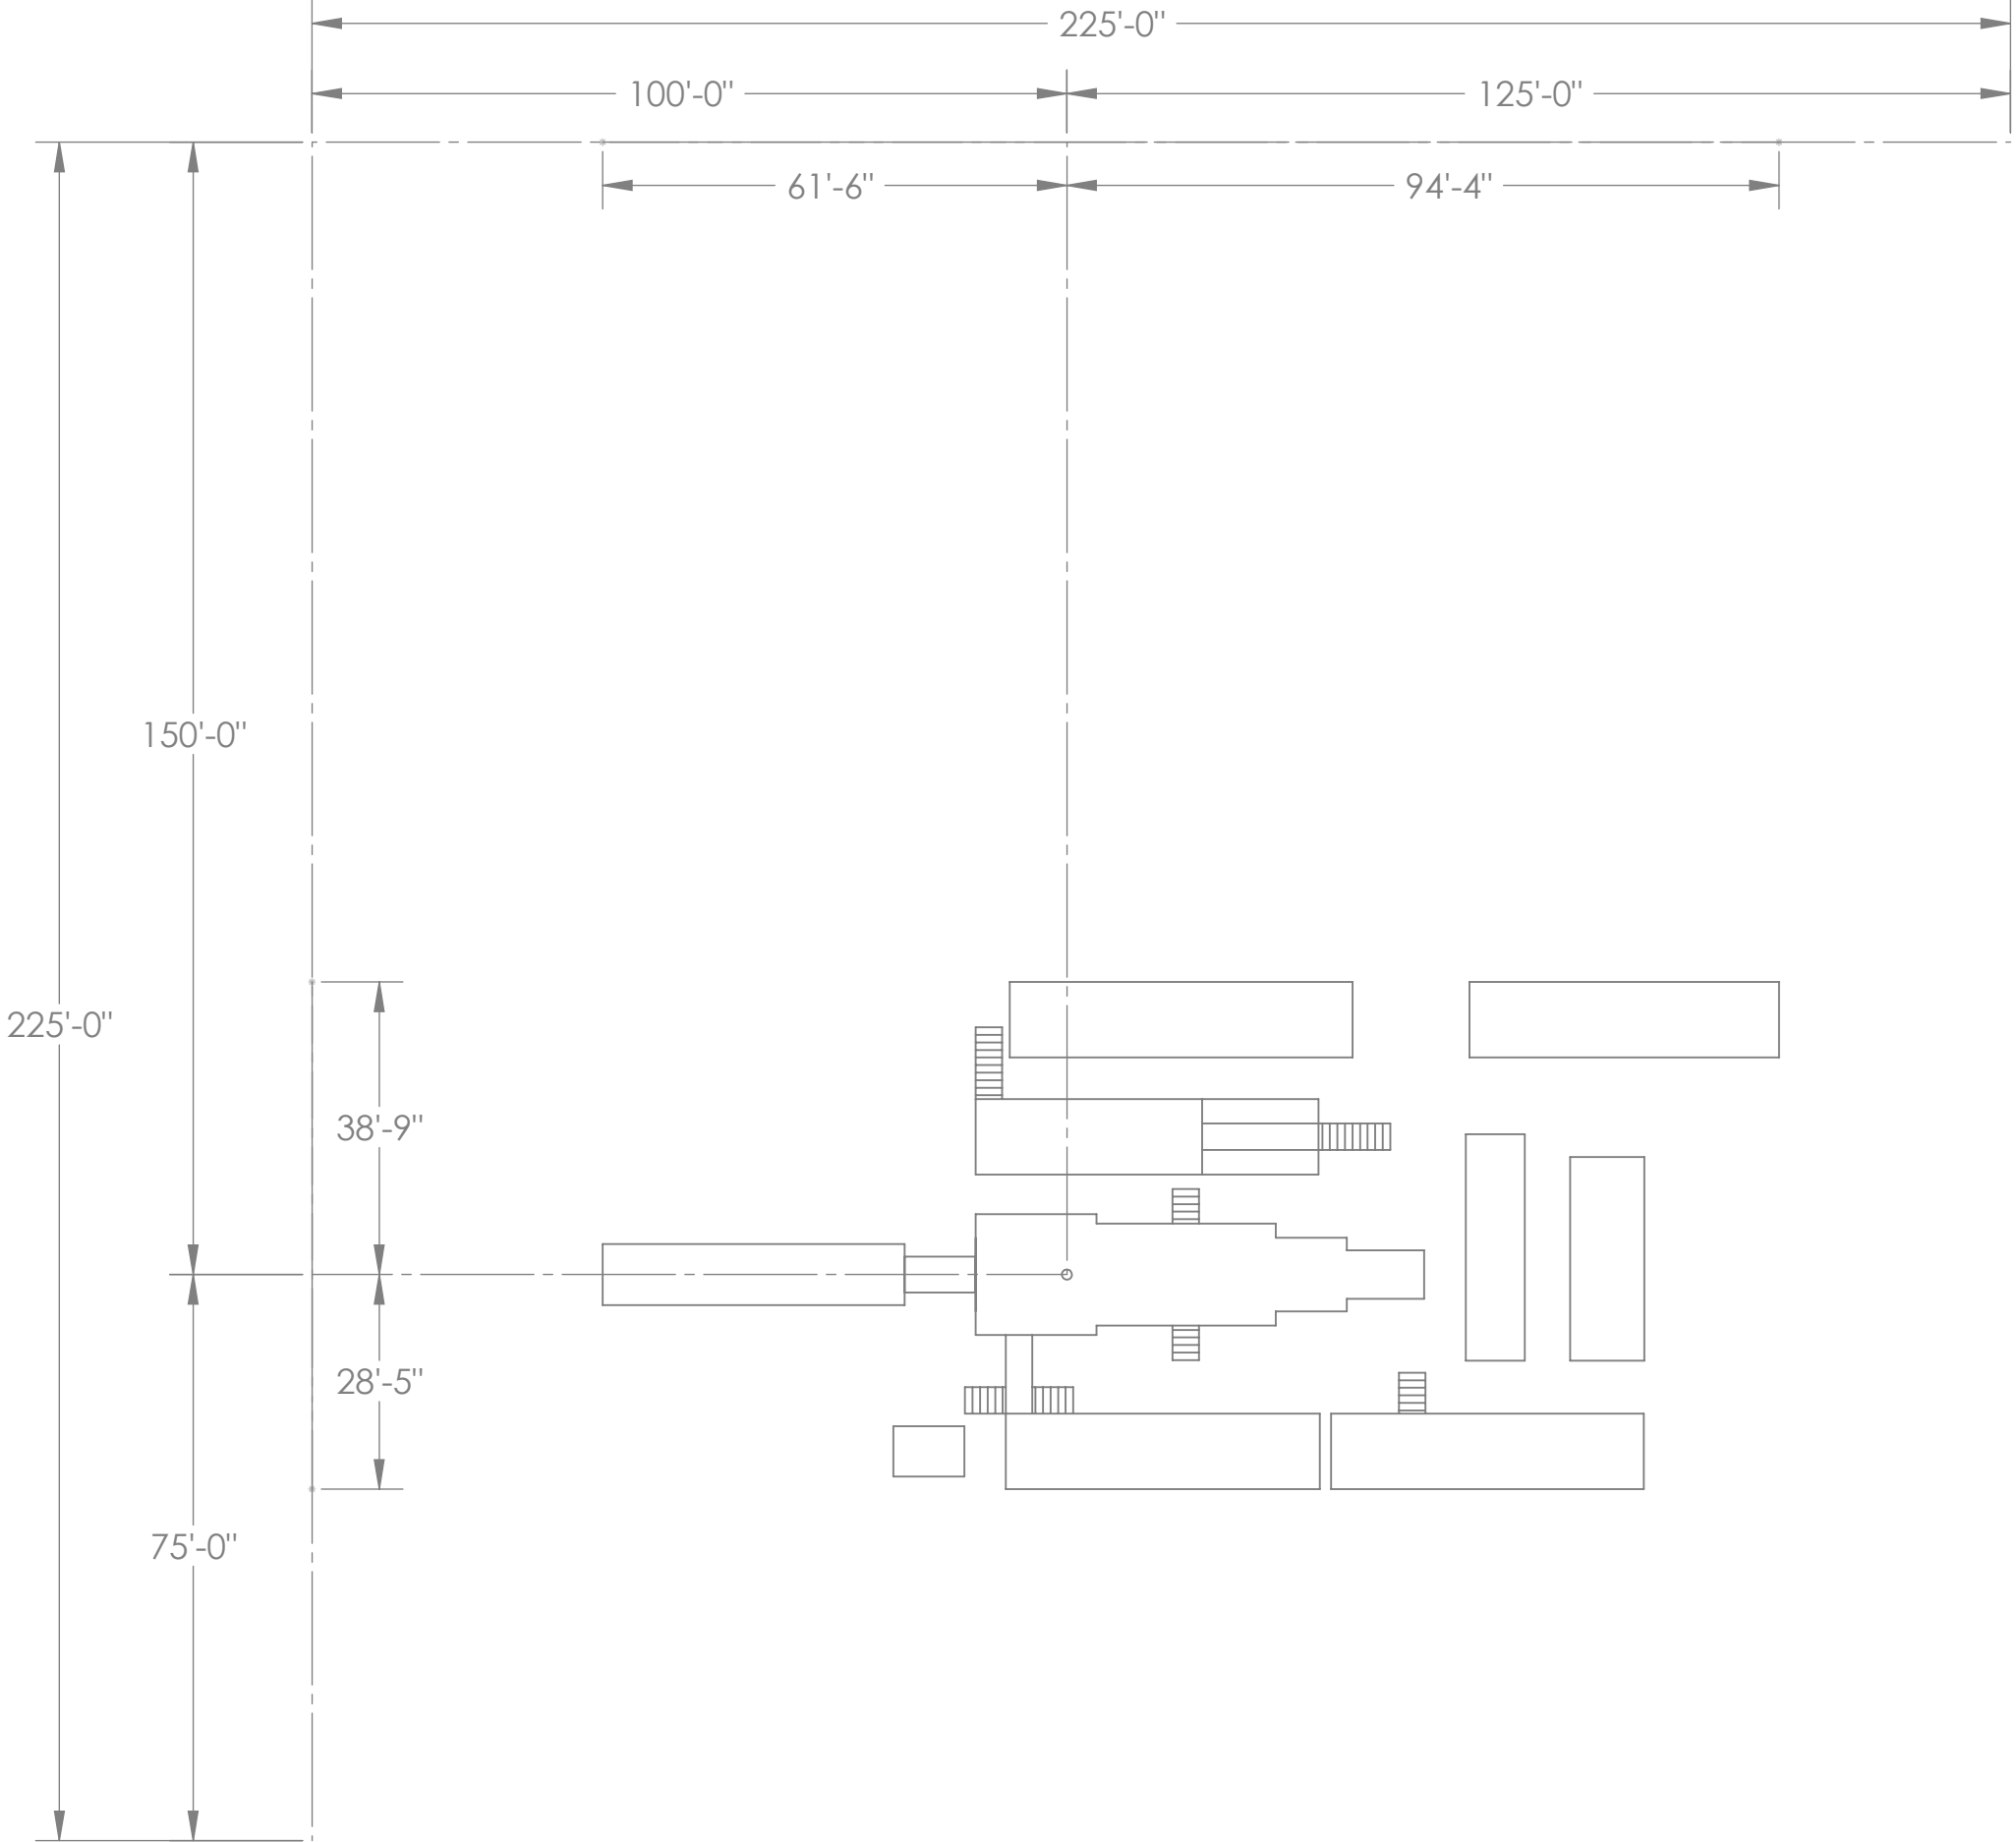

# GOOBER RIG #5

# GOOBER RIG #5

NOTE : ALL DEMINIONS ARE @ GROUND LEVEL  
MOUSEHOLE IS @ 1/4" PER FOOT & 22' DEEP