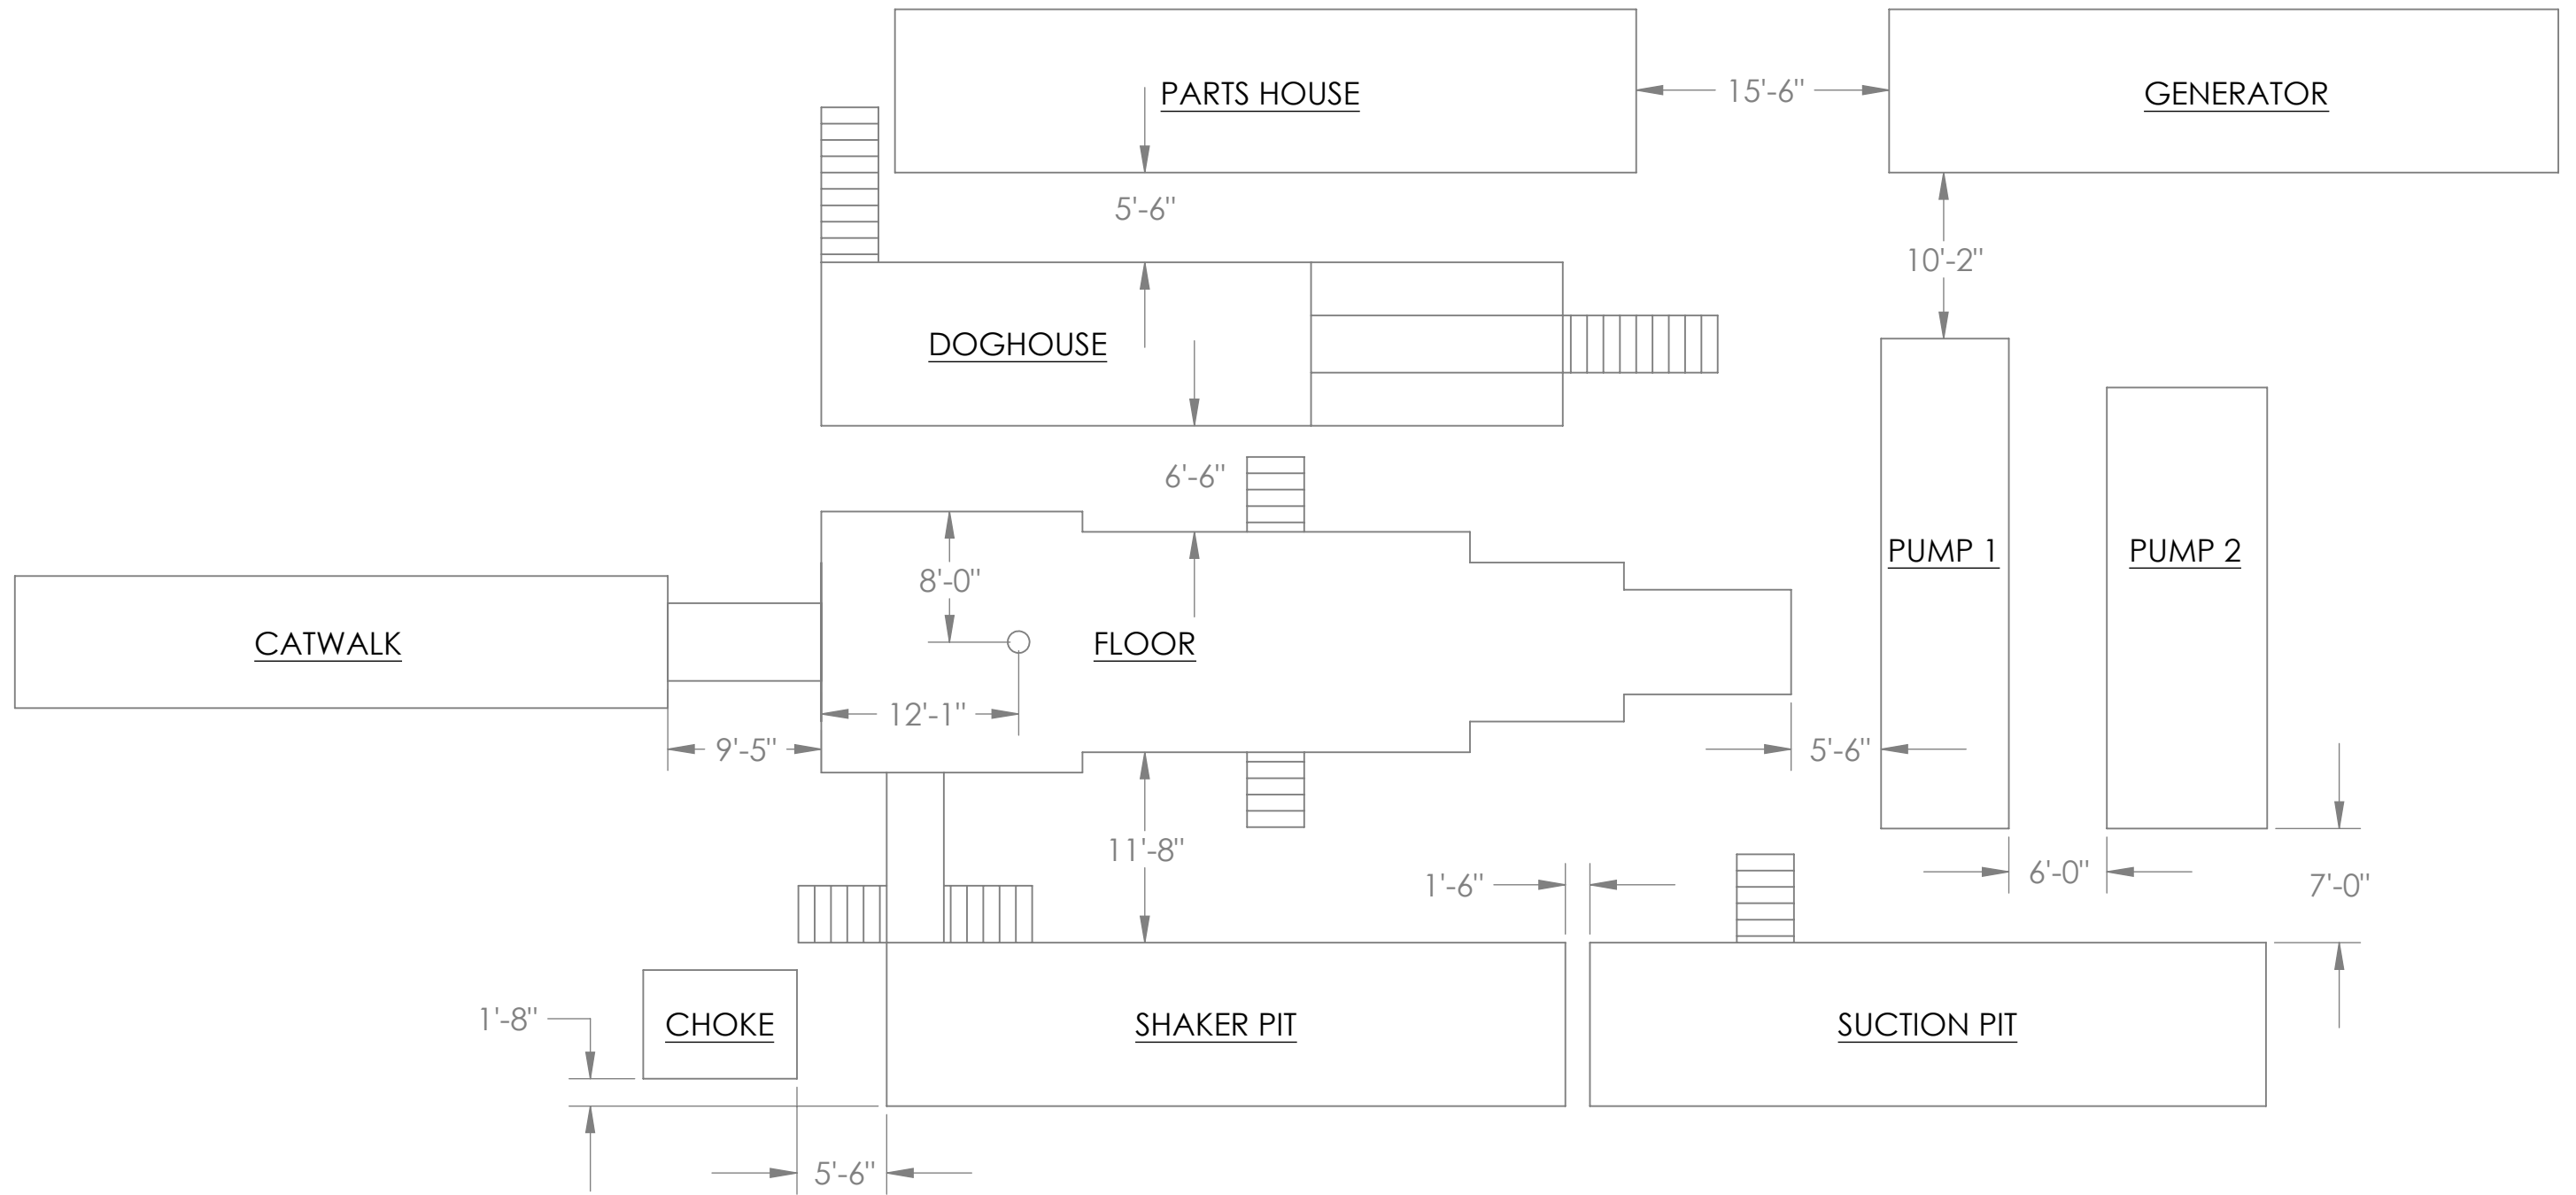

# GOOBER RIG #5

# GOOBER RIG #5

NOTE : ALL DEMINIONS ARE @ GROUND LEVEL  
MOUSEHOLE IS @ 1/4" PER FOOT & 22' DEEP