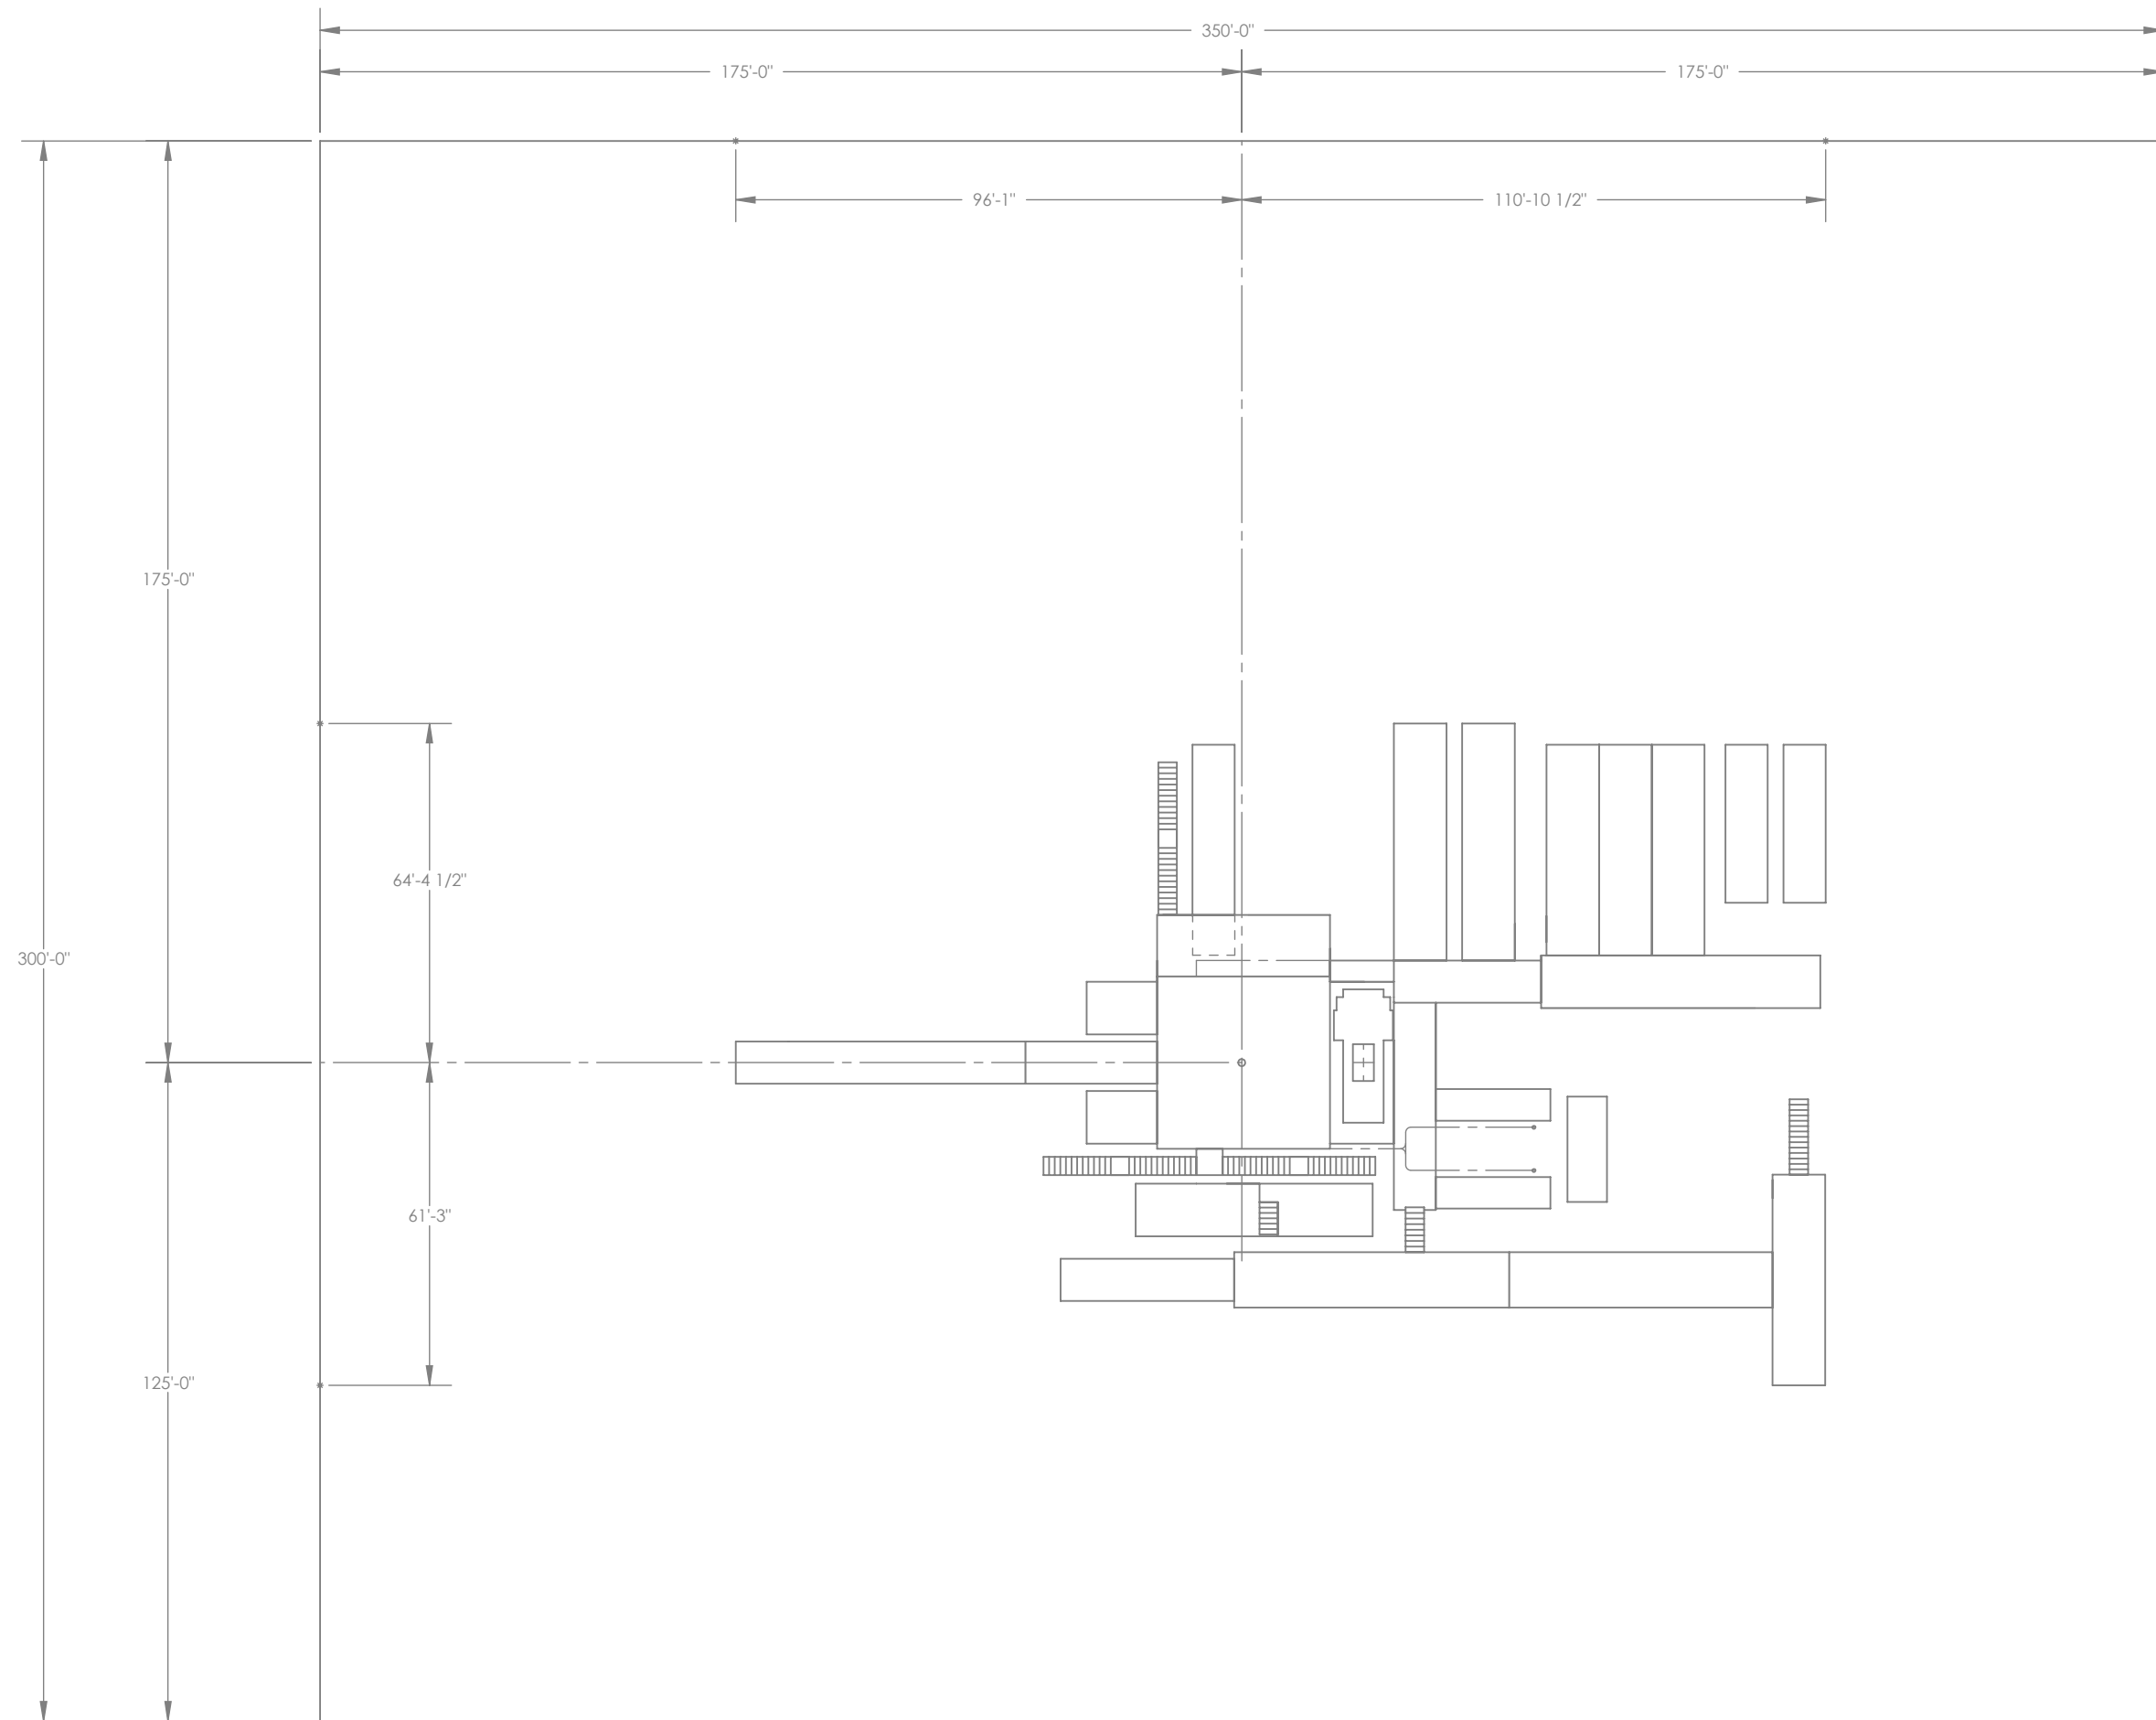

GOOBER RIG #40

GOOBER RIG #40

RIG #40 MATTING BOARDS

NOTE: ALL DIMENSIONS ARE @ GROUND LEVEL.
SHORT MOUSE HOLE IS @ 1/2" PER FOOT & 5 FOOT DEEP.
LONG MOUSE HOLE IS @ 1/4" PER FOOT & 66 FOOT DEEP.

DRAWWORKS END