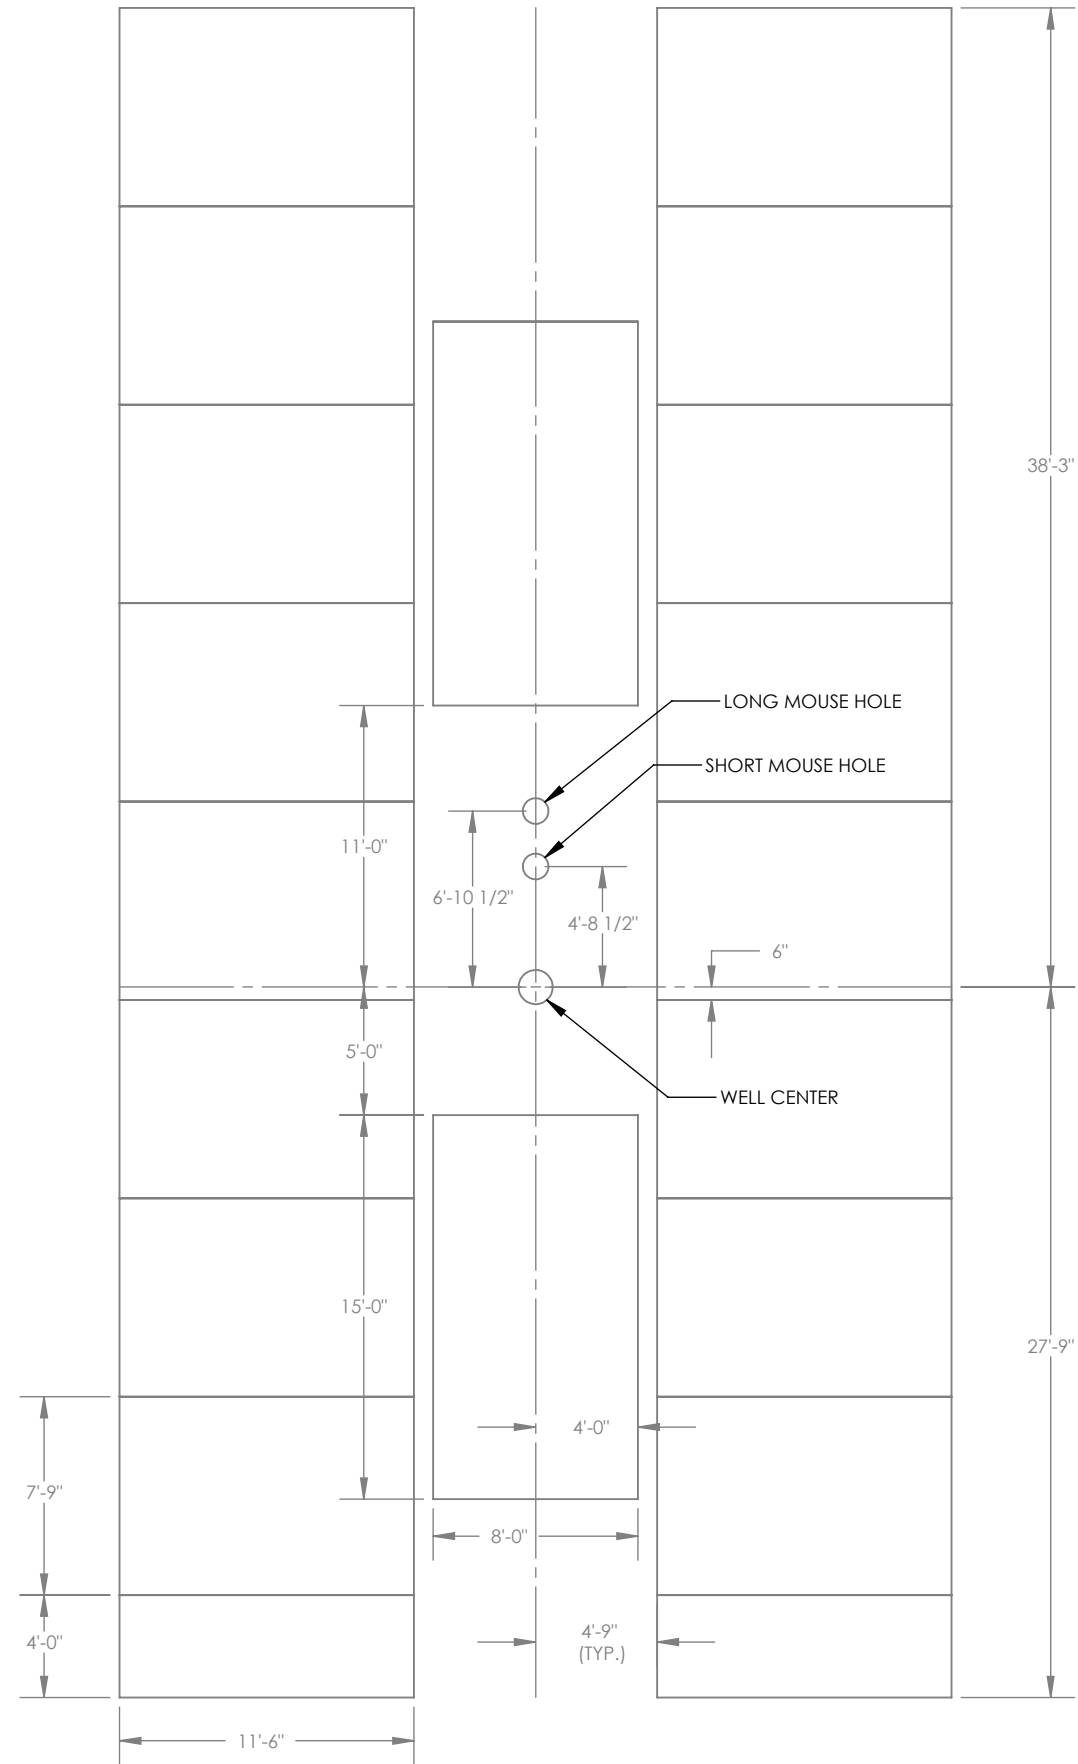

GOOBER RIG #40

GOOBER RIG #40

RIG #40 MATTING BOARDS

NOTE: ALL DIMENSIONS ARE @ GROUND LEVEL.
SHORT MOUSE HOLE IS @ 1/2" PER FOOT & 5 FOOT DEEP.
LONG MOUSE HOLE IS @ 1/4" PER FOOT & 66 FOOT DEEP.

DRAWWORKS END