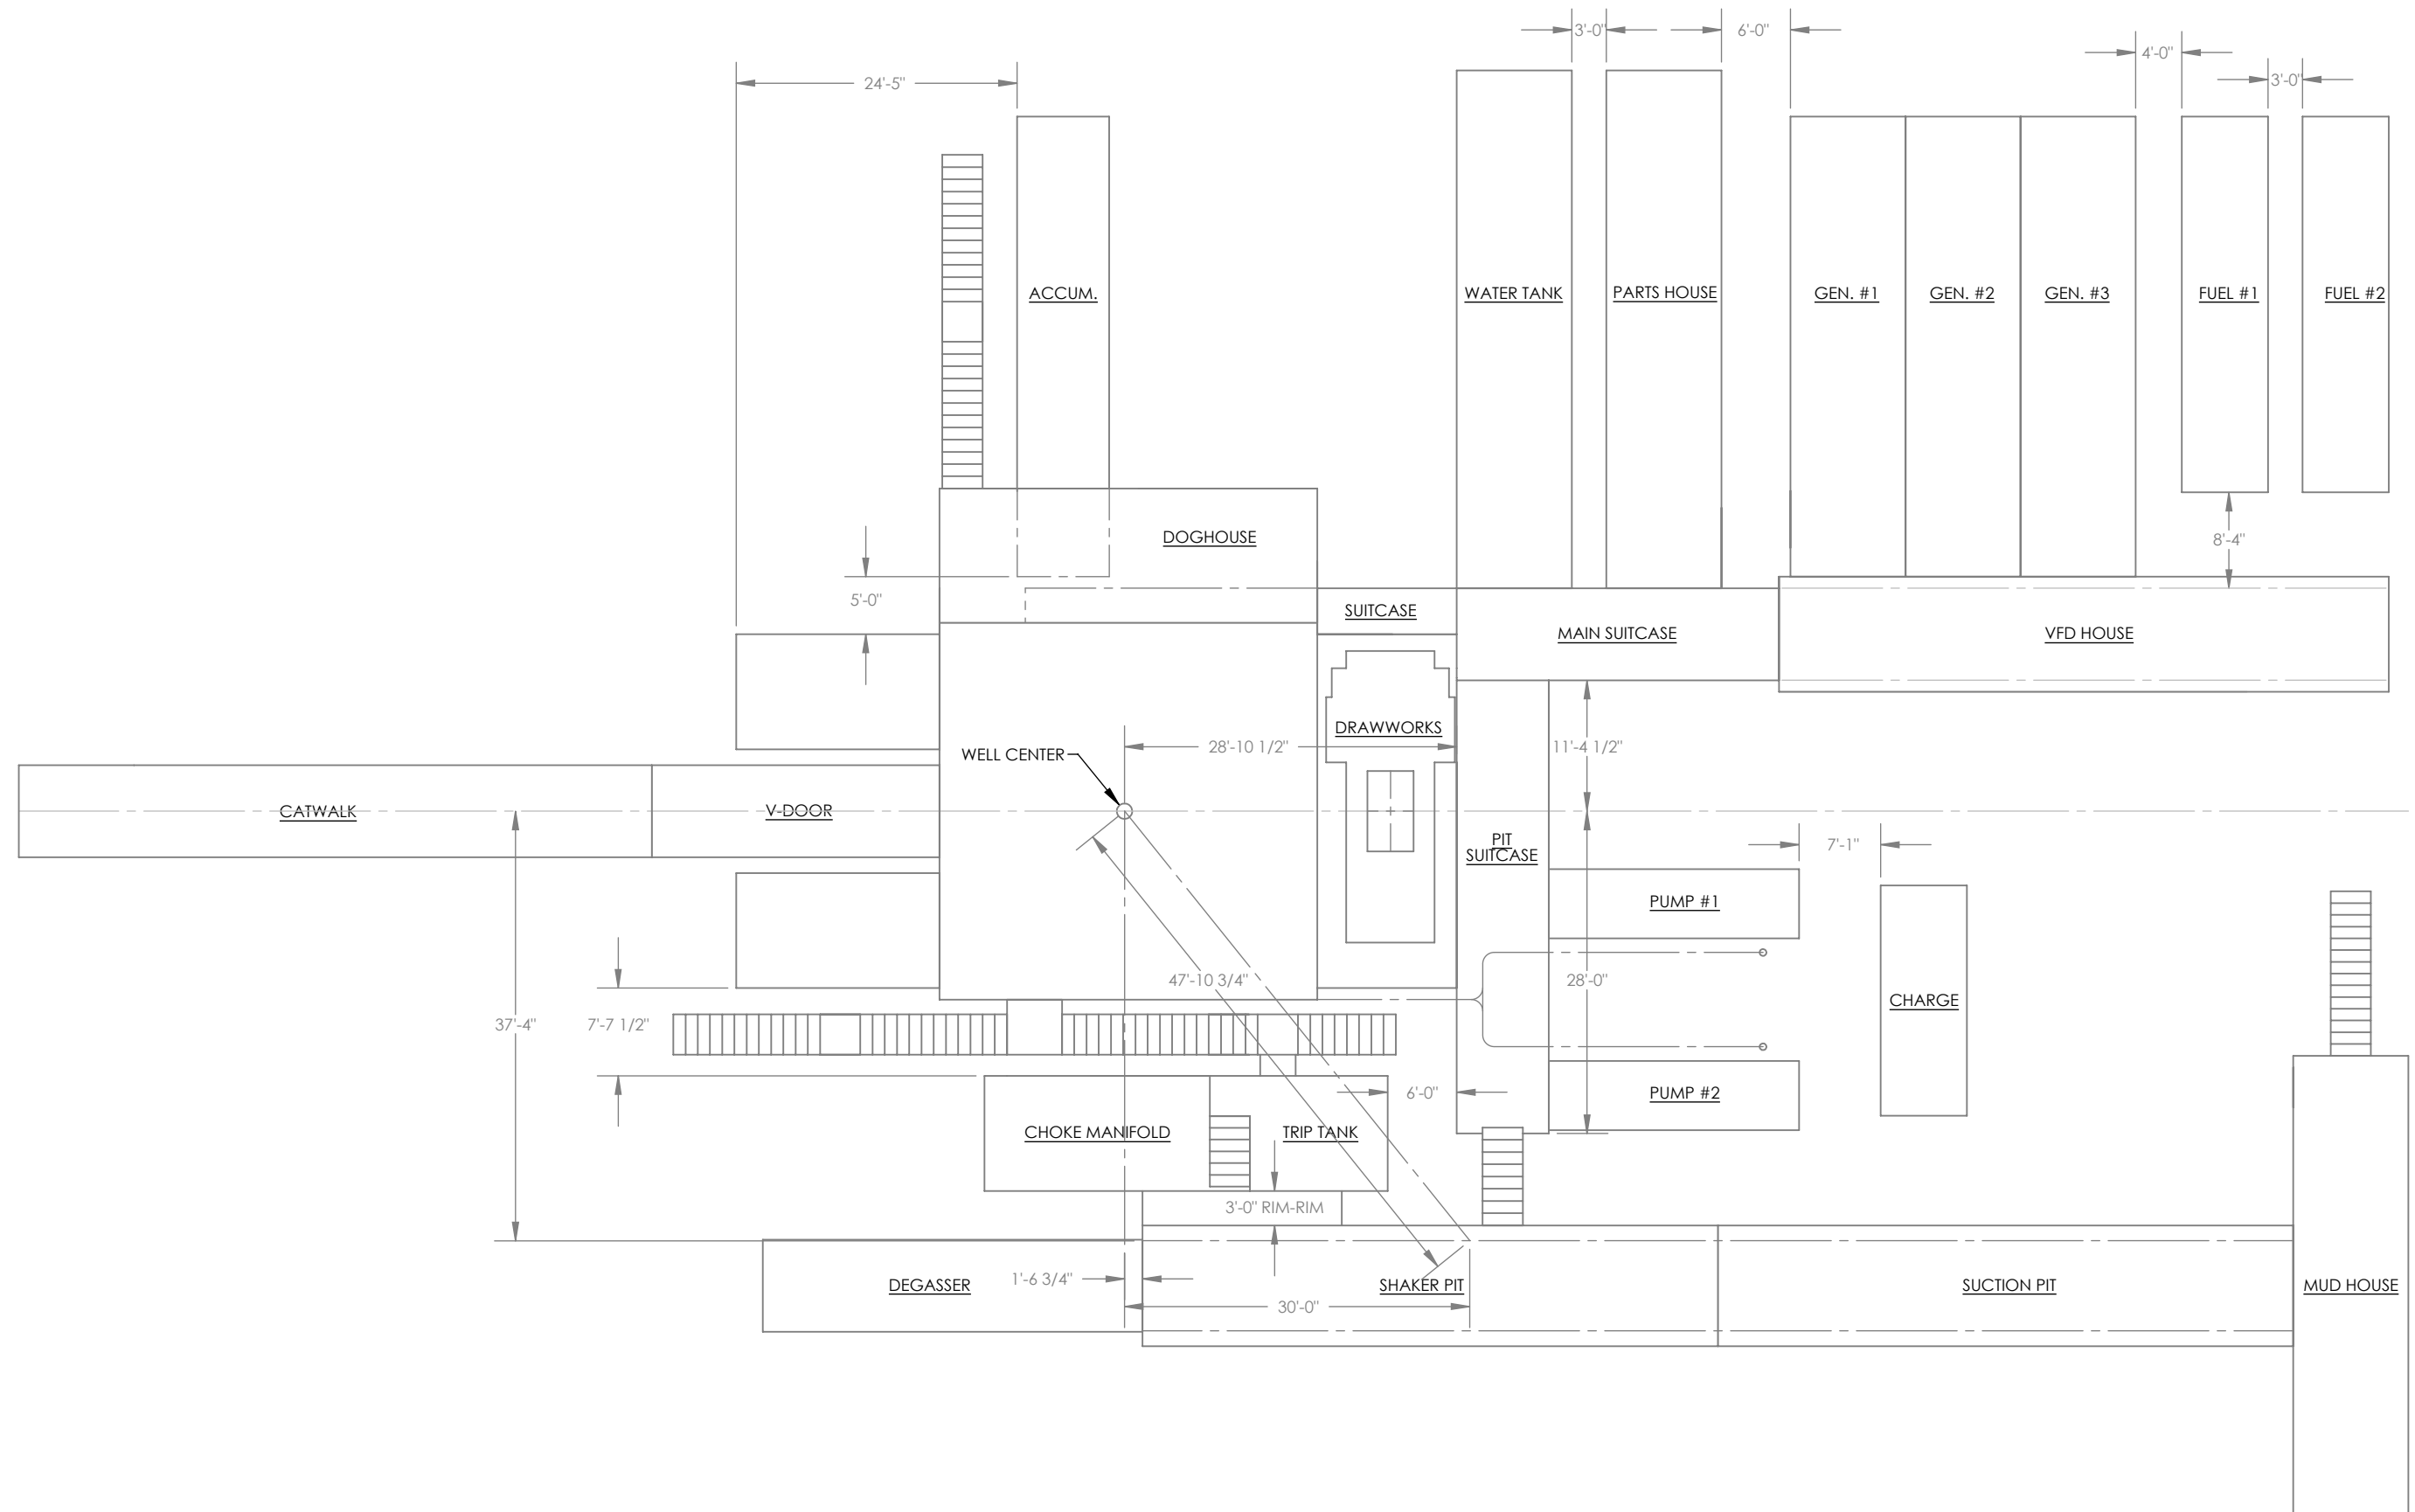

GOOBER RIG #40

GOOBER RIG #40

RIG #40 MATTING BOARDS

NOTE: ALL DIMENSIONS ARE @ GROUND LEVEL.
SHORT MOUSE HOLE IS @ 1/2" PER FOOT & 5 FOOT DEEP.
LONG MOUSE HOLE IS @ 1/4" PER FOOT & 66 FOOT DEEP.

DRAWWORKS END