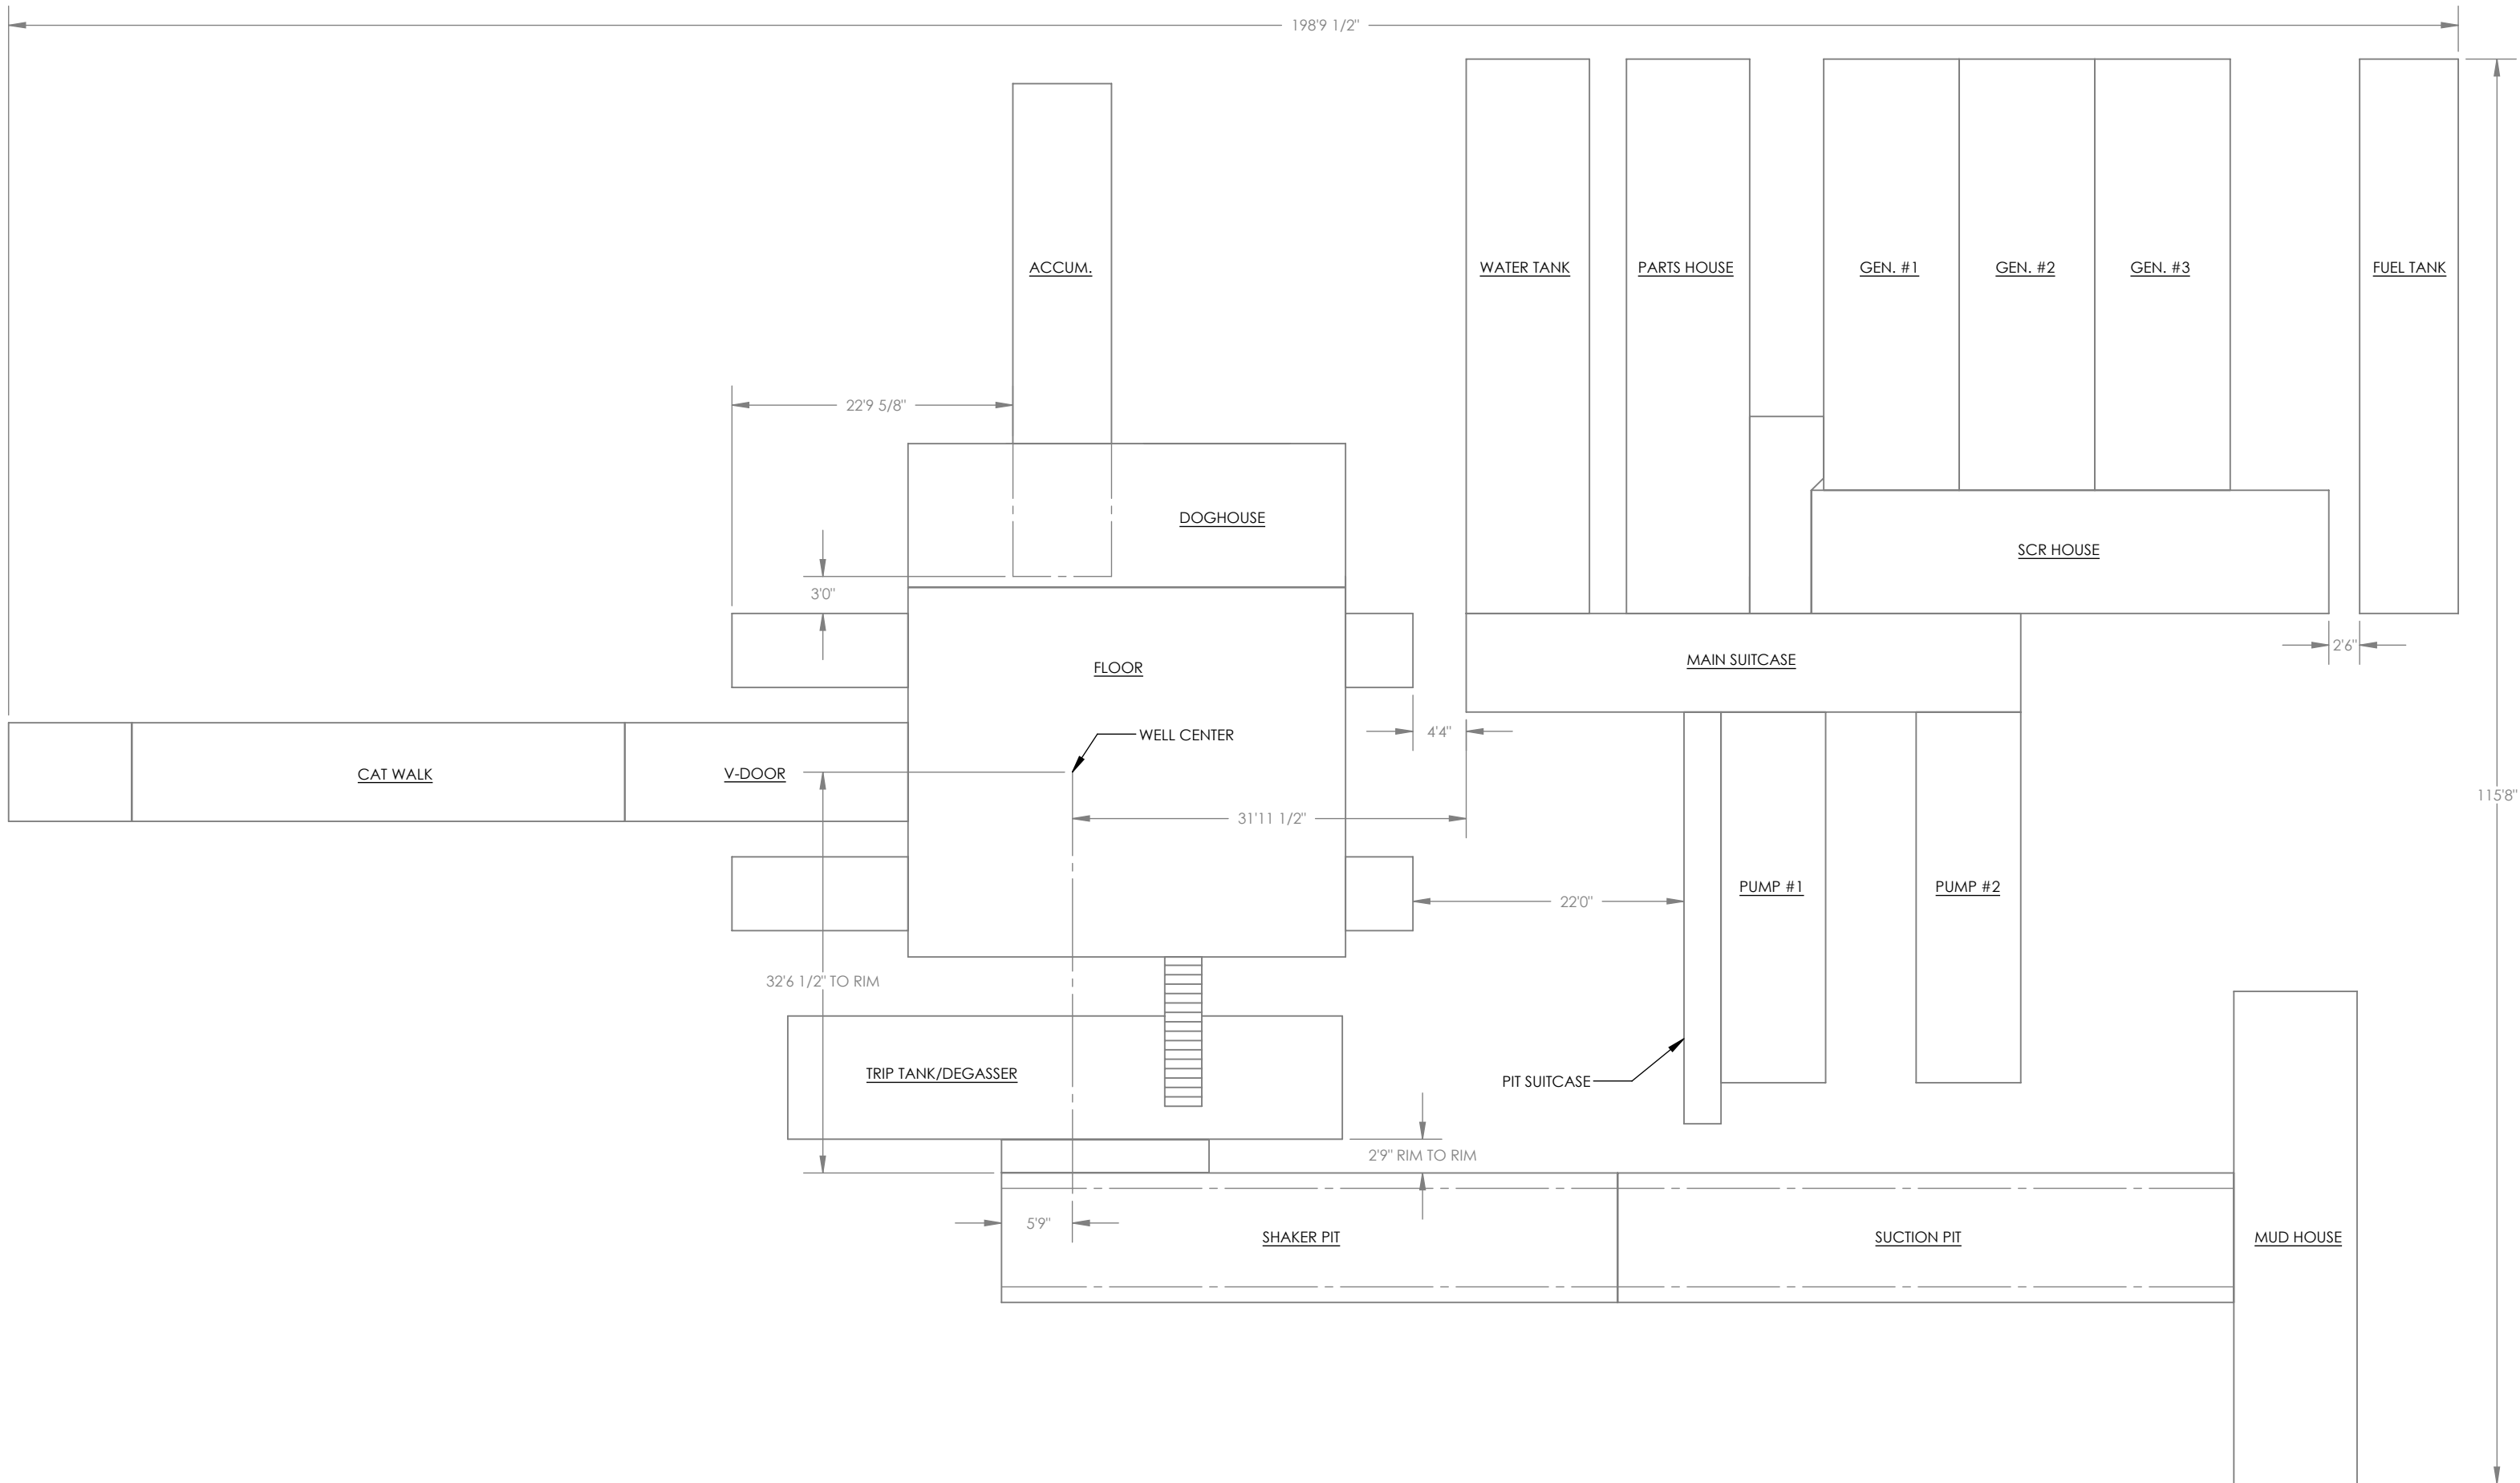

GOOBER RIGS #16-#19

GOOBER RIGS #16-#19

GOOBER RIGS #18 & #19

NOTE: ALL DIMENSIONS ARE @ GROUND LEVEL.
MOUSEHOLE IS @ 1/2" PER FOOT & 8' DEEP.
RATHOLE IS @ 7.63 DEGREES & 30' DEEP.

V-DOOR SIDE