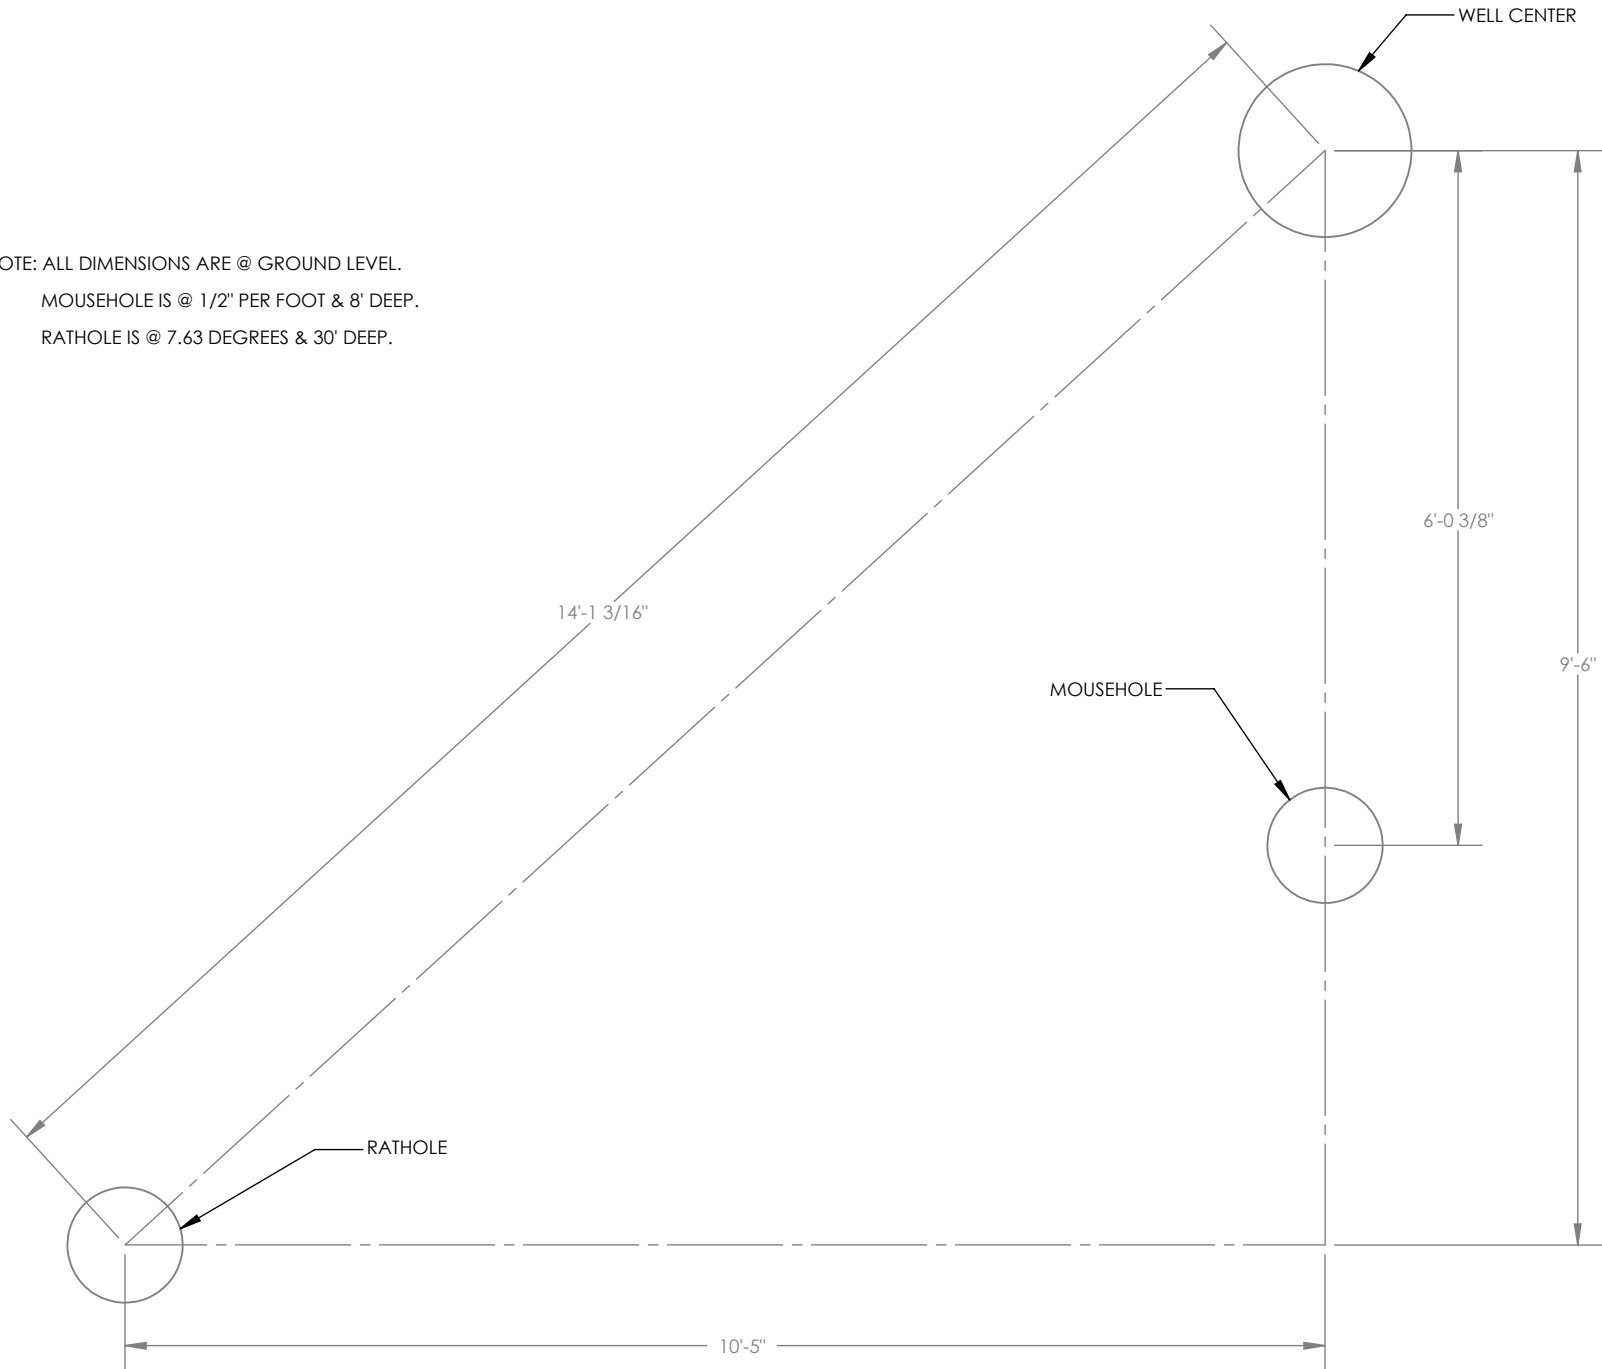

GOOBER RIGS #16-#19

GOOBER RIGS #16-#19

GOOBER RIGS #18 & #19

NOTE: ALL DIMENSIONS ARE @ GROUND LEVEL.
MOUSEHOLE IS @ 1/2" PER FOOT & 8' DEEP.
RATHOLE IS @ 7.63 DEGREES & 30' DEEP.

V-DOOR SIDE