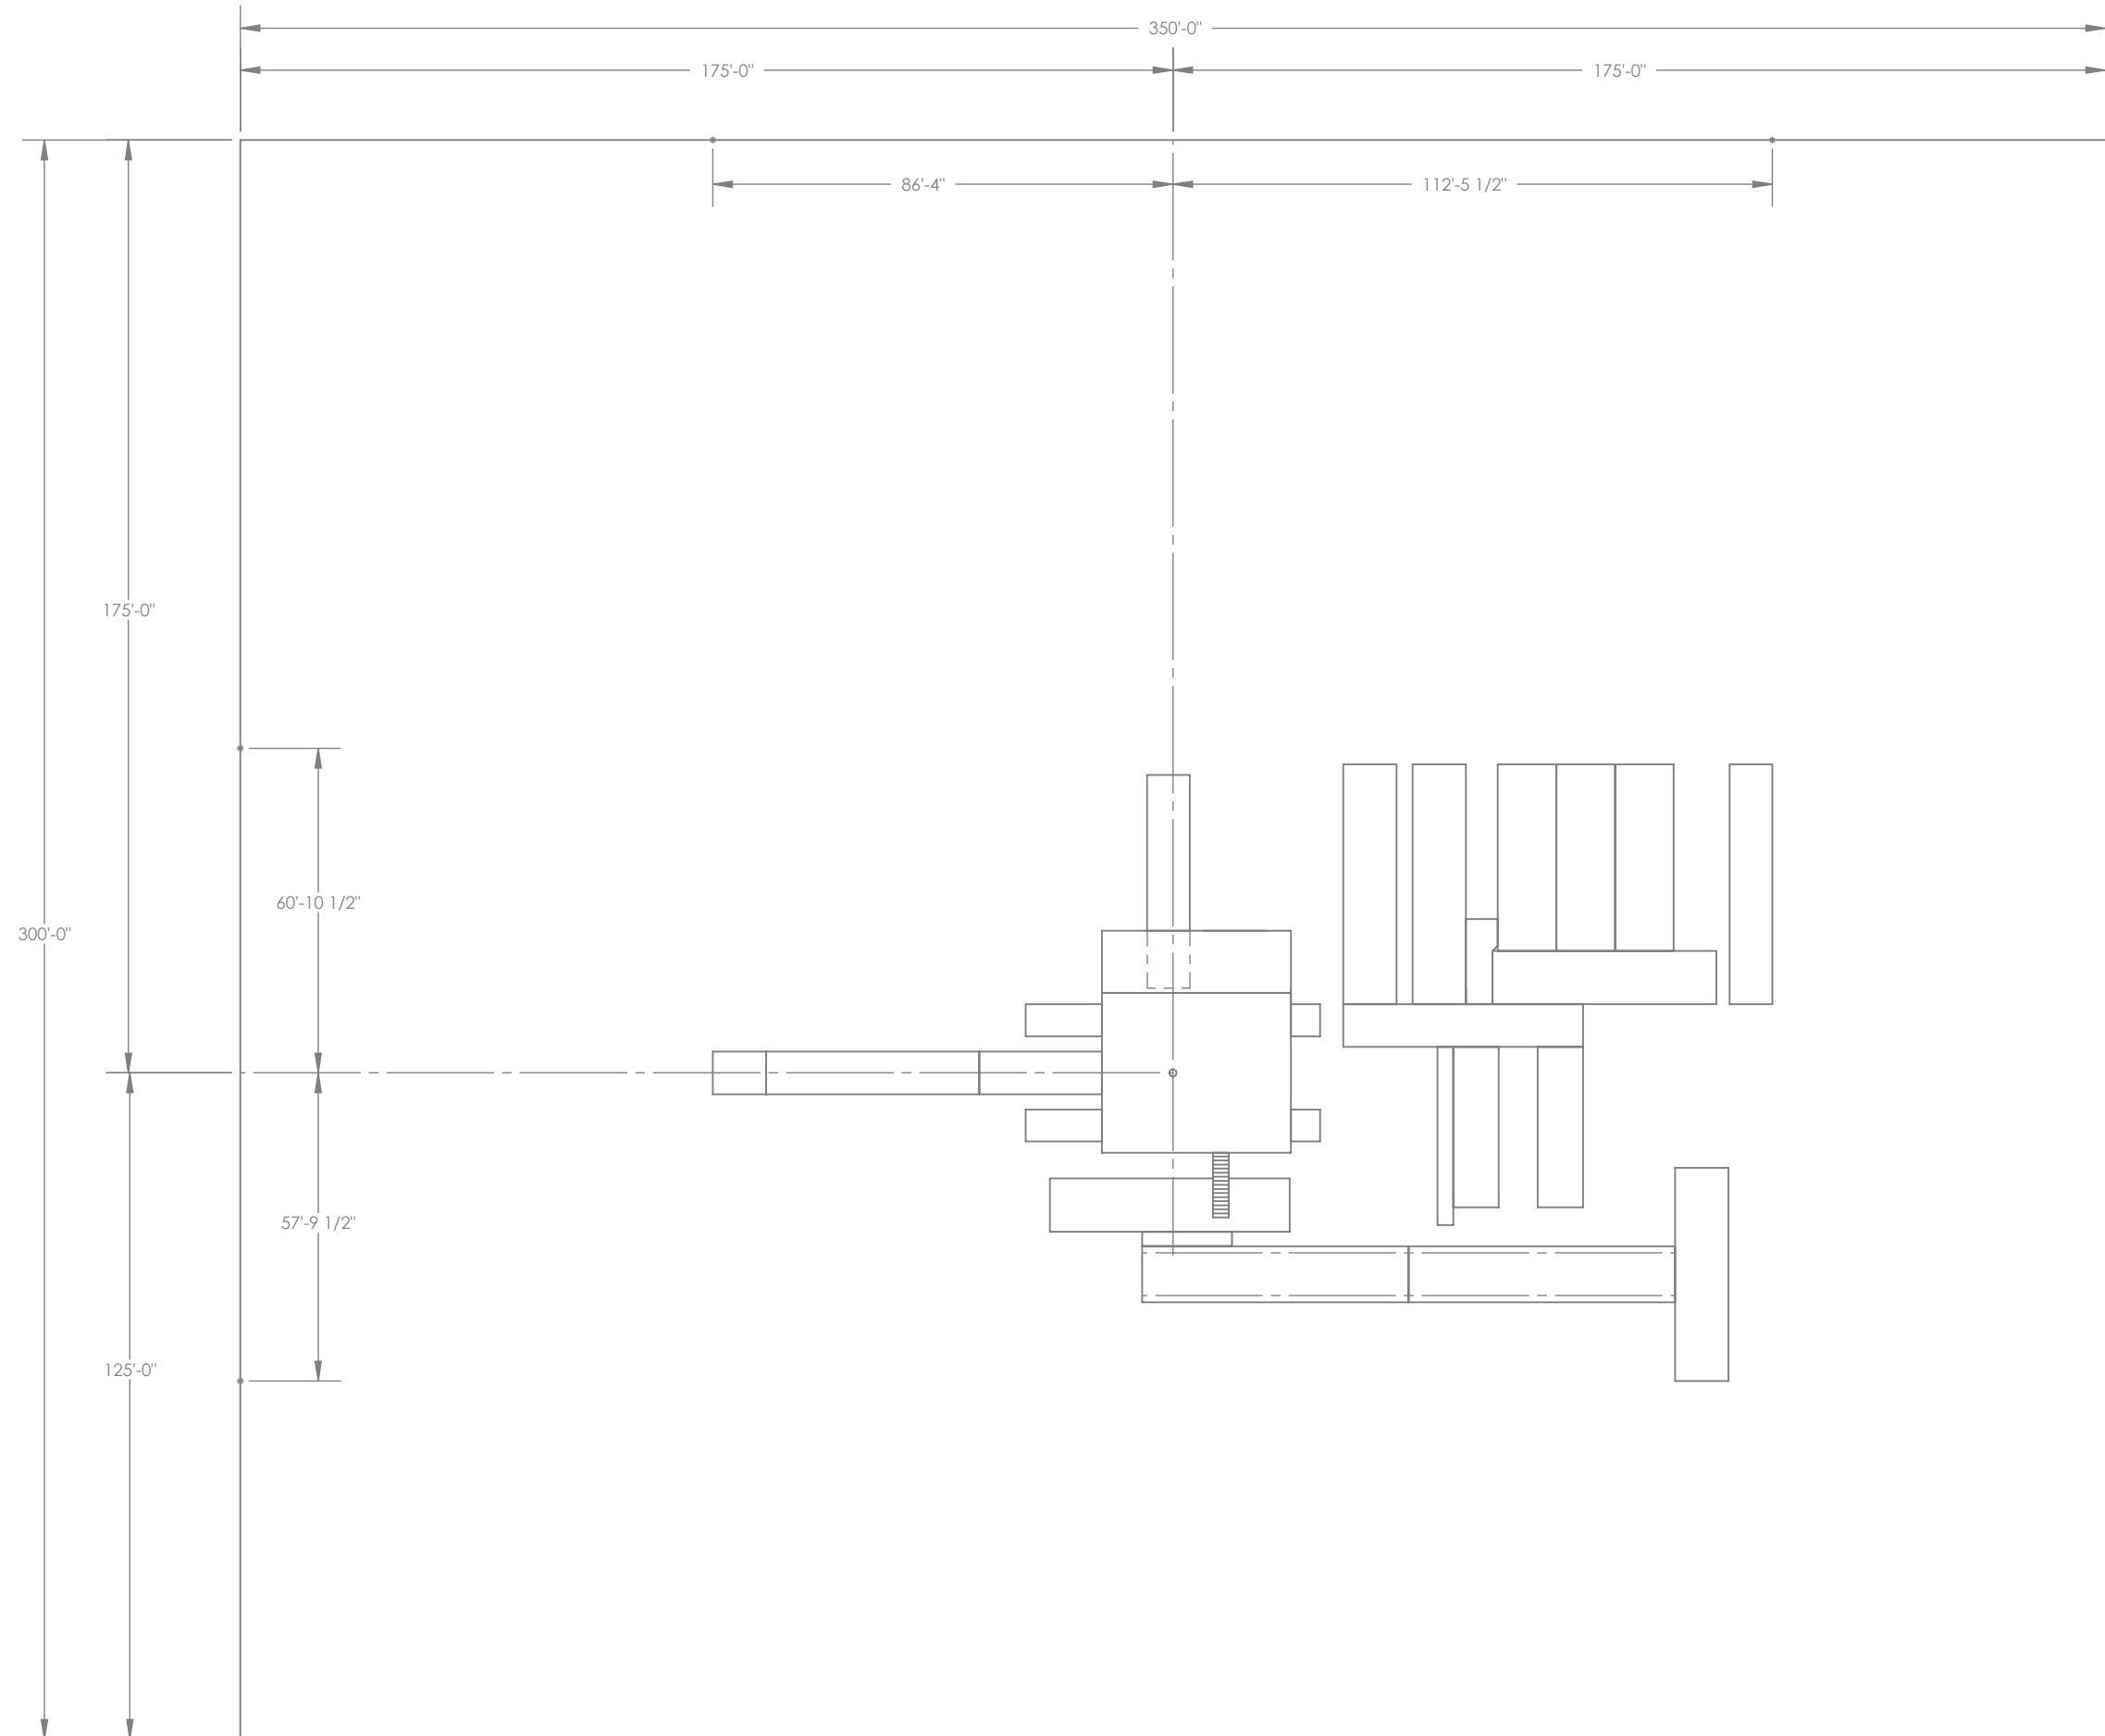

GOOBER RIGS #16-#19

GOOBER RIGS #16-#19

GOOBER RIGS #18 & #19

NOTE: ALL DIMENSIONS ARE @ GROUND LEVEL.
MOUSEHOLE IS @ 1/2" PER FOOT & 8' DEEP.
RATHOLE IS @ 7.63 DEGREES & 30' DEEP.

V-DOOR SIDE