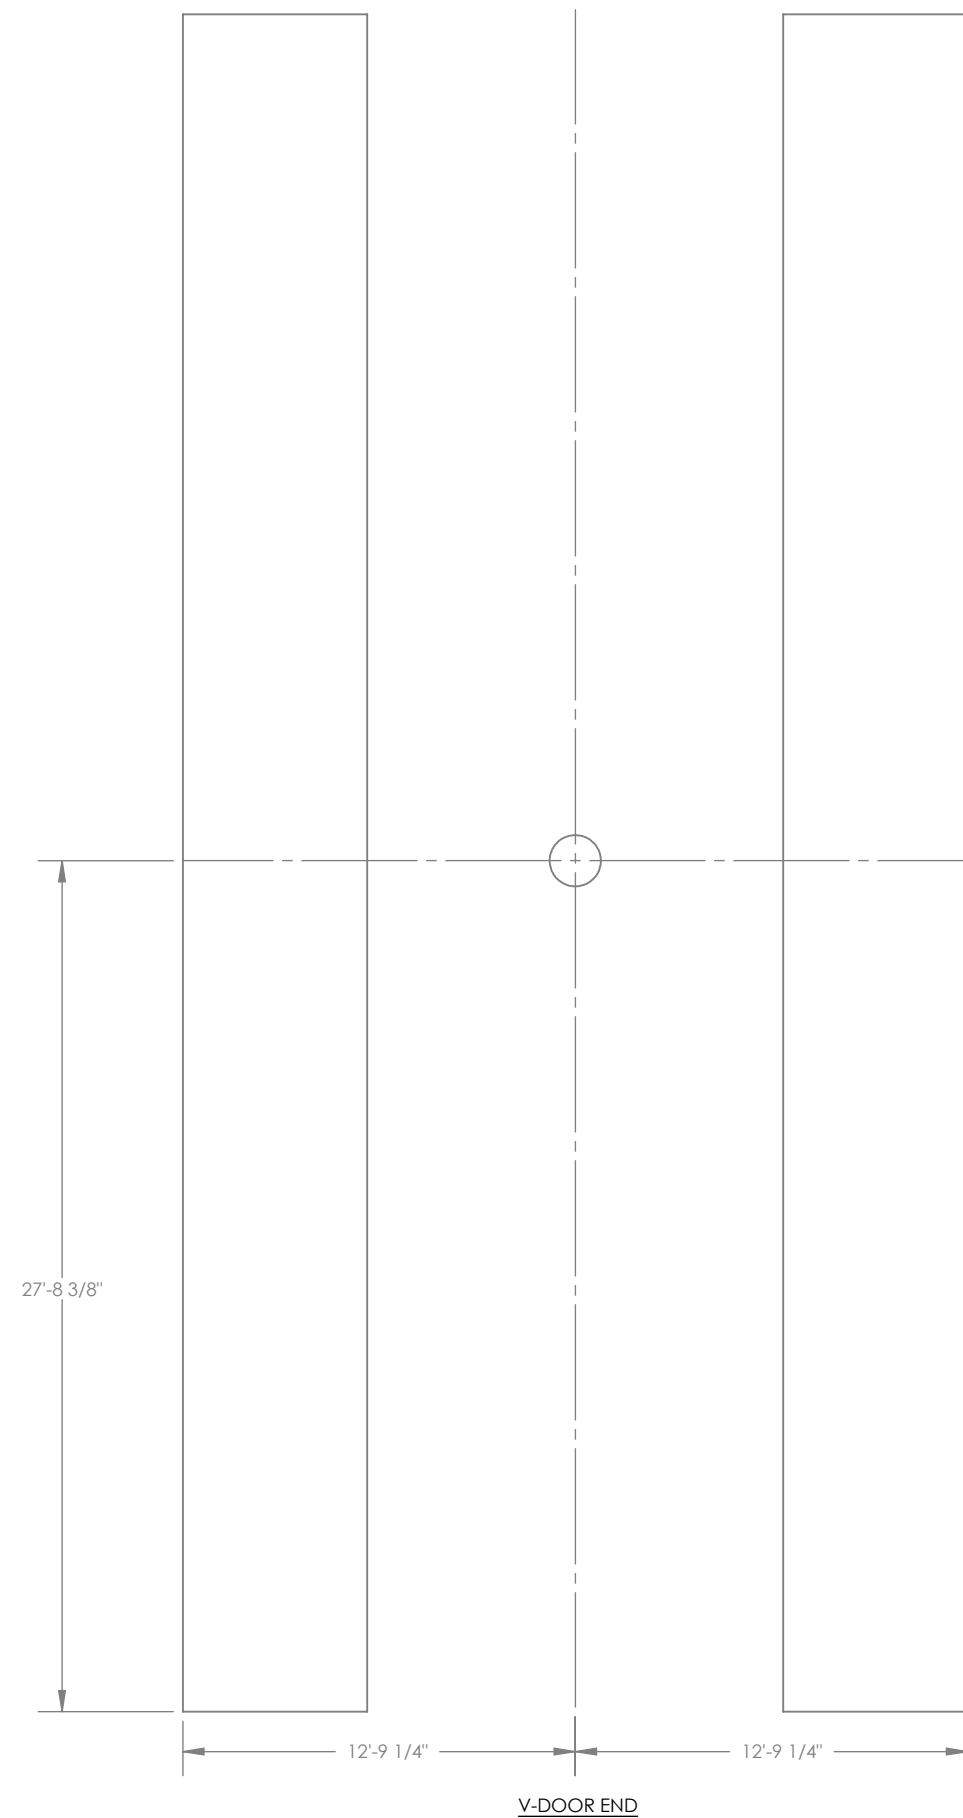

GOOBER RIGS #23-30

GOOBER RIGS #23-#30

GOOBER RIGS #23-#30

NOTE: ALL DIMENSIONS ARE @ GROUND LEVEL.
 GROUN TO TOP OF ROTARY IS 22'-8".
 RAT HOLE IS @ 6.49 DEG. & 30' DEEP.
 SHORT MOUSE HOLE IS @
 1/2" PER FT. & 9' DEEP.
 LONG MOUSE HOLE IS @
 1/4" PER FT. & 78' DEEP.