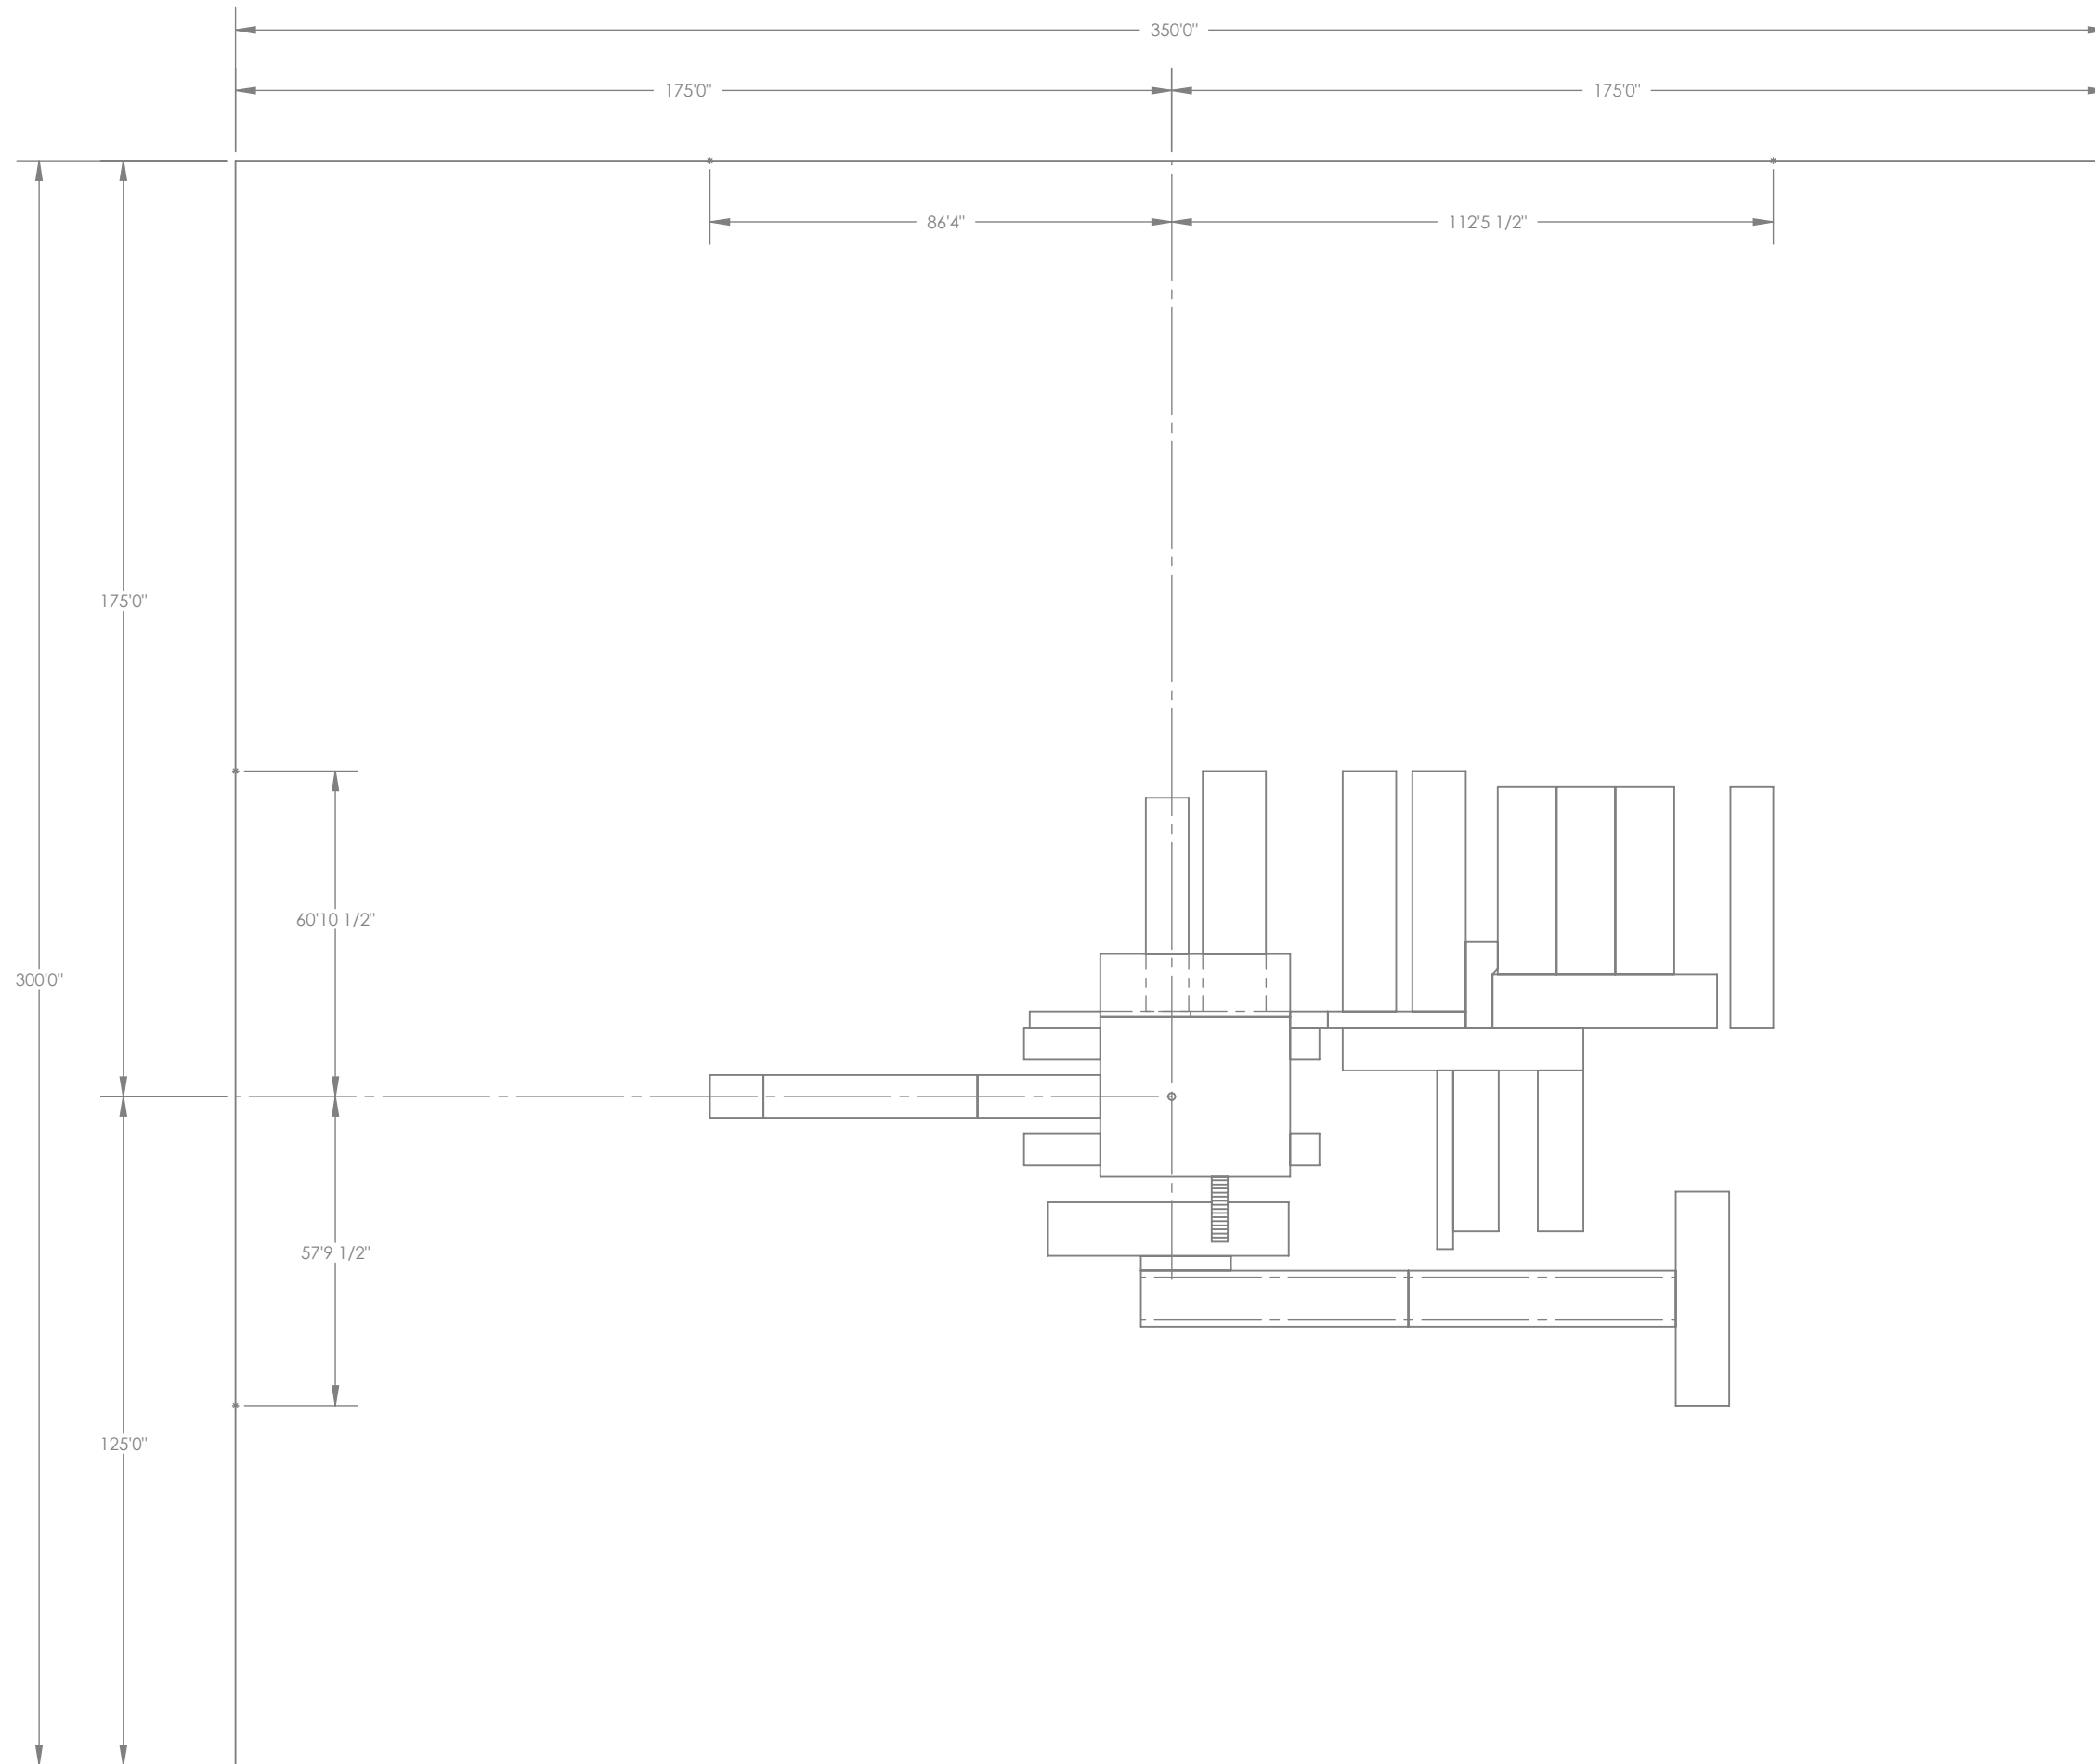

GOOBER RIGS #23-30

GOOBER RIGS #23-#30

GOOBER RIGS #23-#30

NOTE: ALL DIMENSIONS ARE @ GROUND LEVEL.
 GROUN TO TOP OF ROTARY IS 22'-8".
 RAT HOLE IS @ 6.49 DEG. & 30' DEEP.
 SHORT MOUSE HOLE IS @
 1/2" PER FT. & 9' DEEP.
 LONG MOUSE HOLE IS @
 1/4" PER FT. & 78' DEEP.