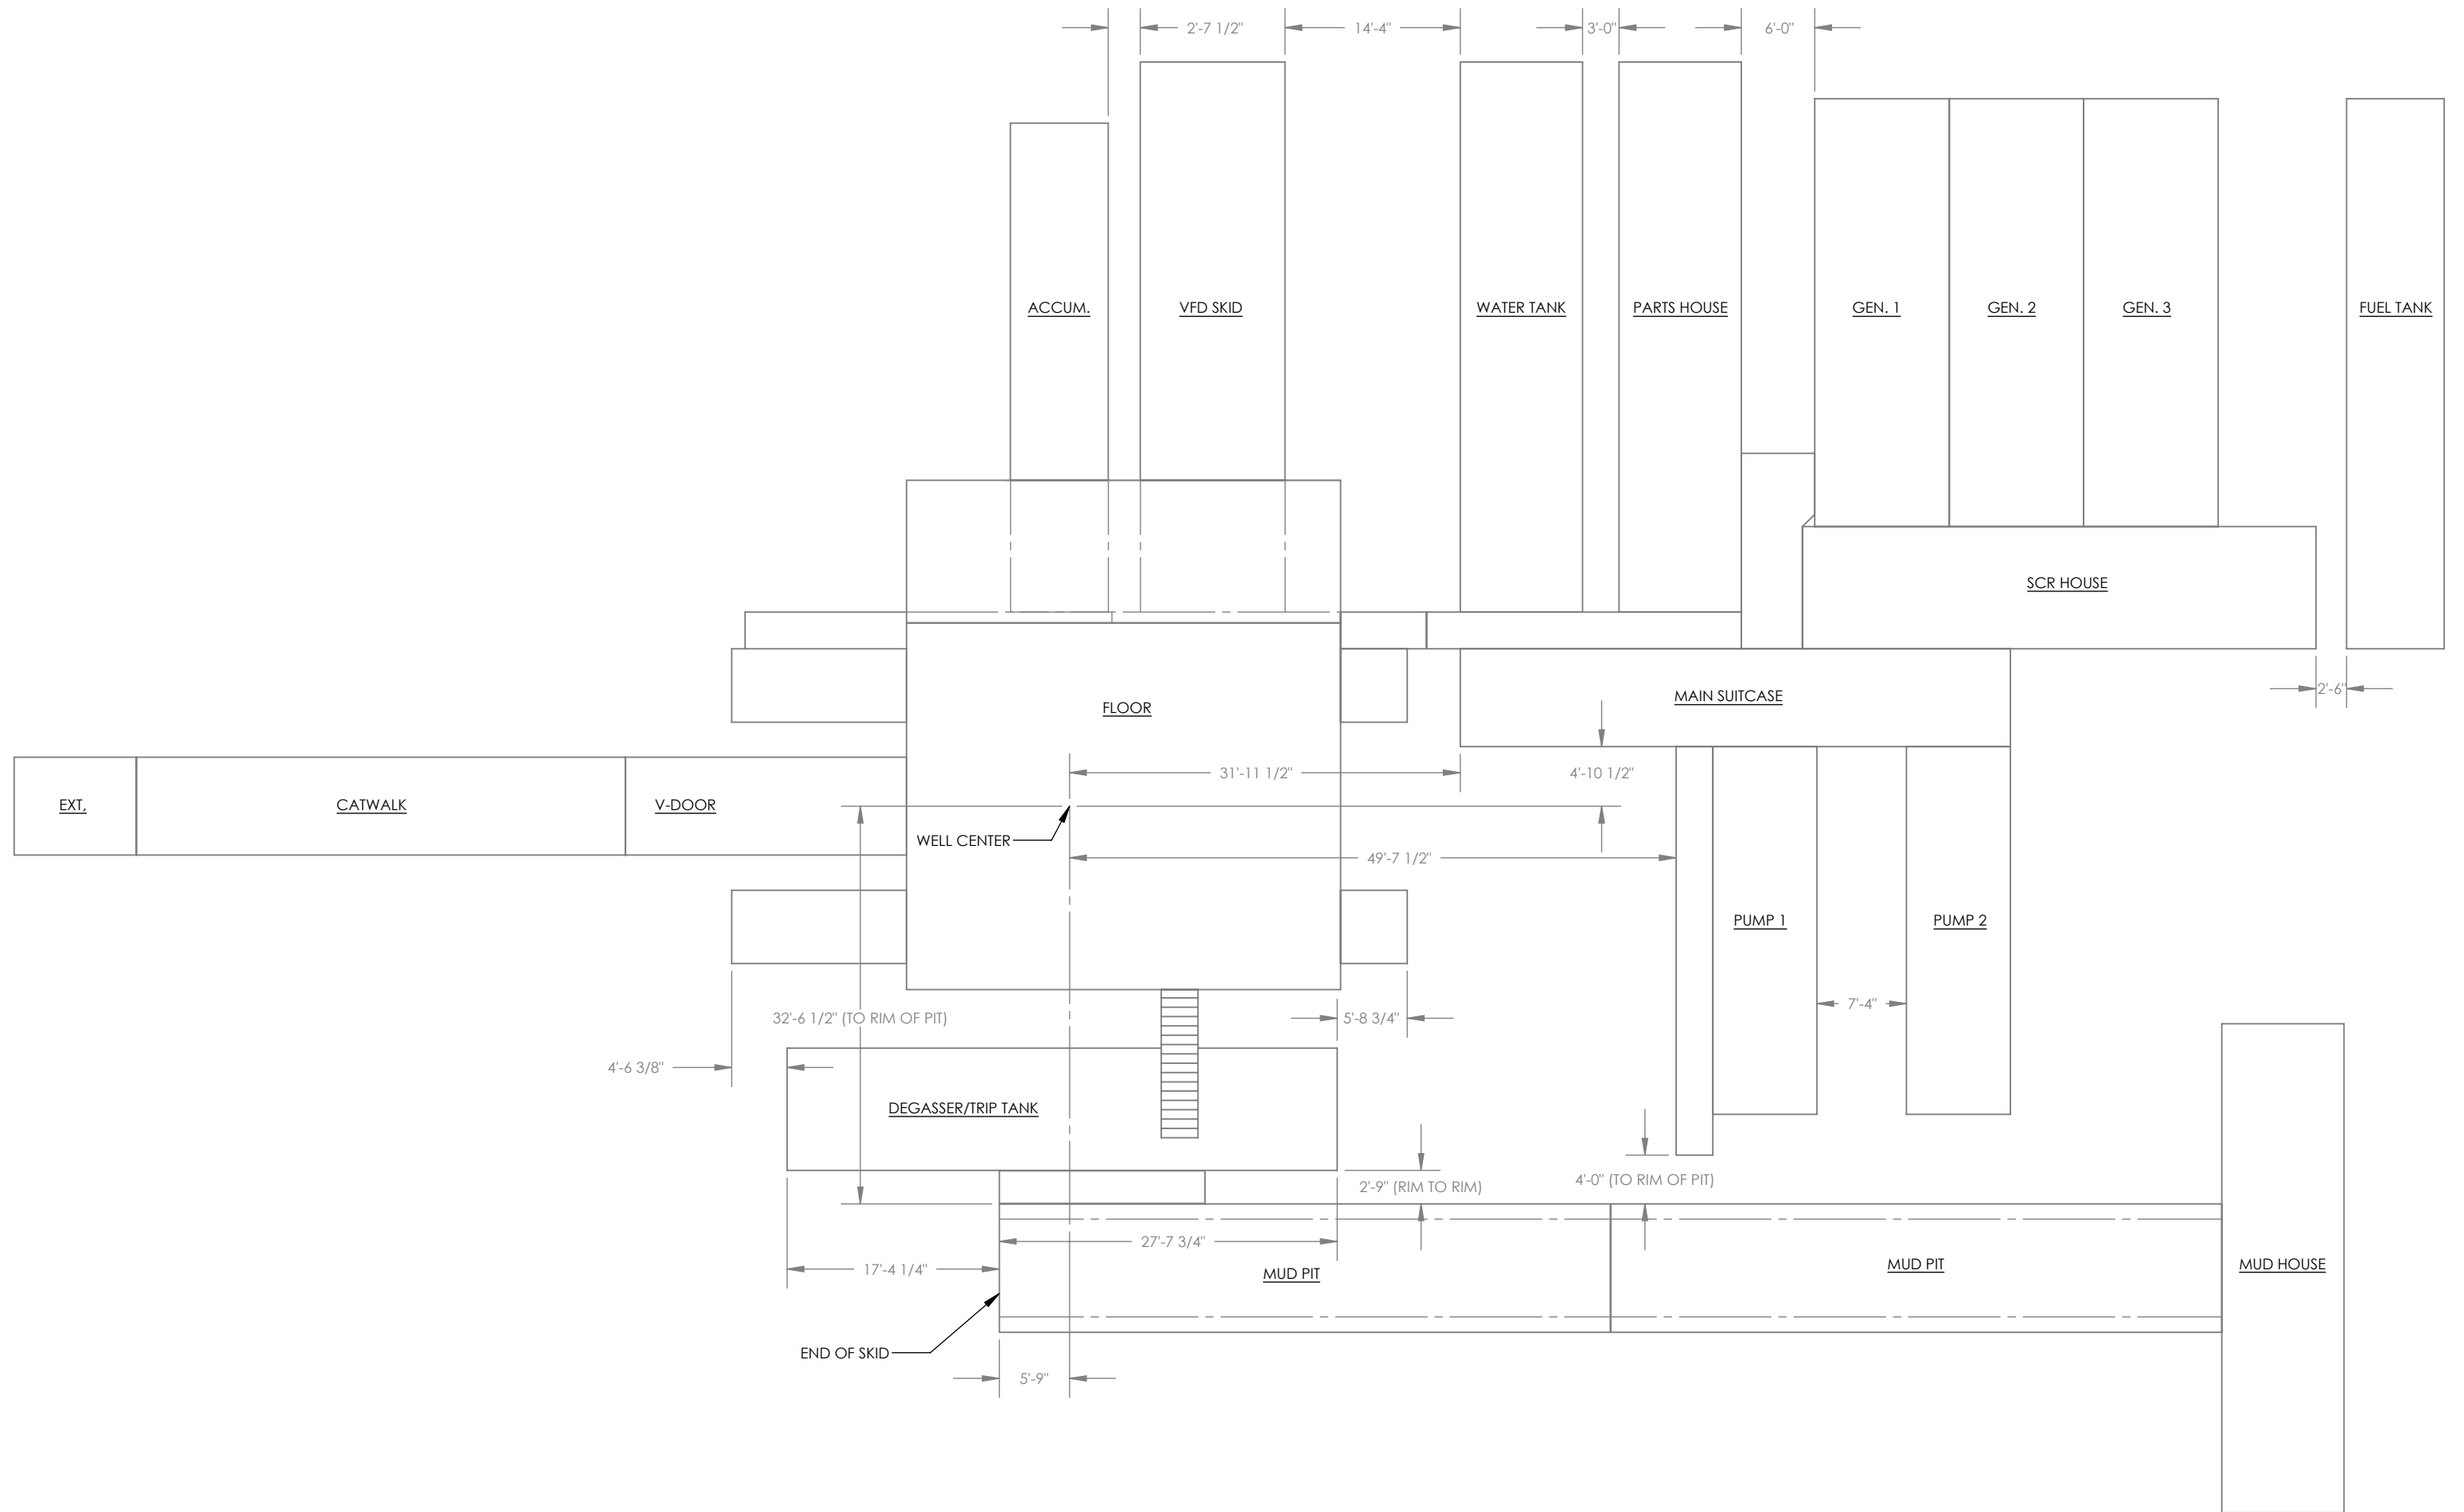

GOOBER RIGS #23-30

GOOBER RIGS #23-#30

GOOBER RIGS #23-#30

NOTE: ALL DIMENSIONS ARE @ GROUND LEVEL.
 GROUN TO TOP OF ROTARY IS 22'-8".
 RAT HOLE IS @ 6.49 DEG. & 30' DEEP.
 SHORT MOUSE HOLE IS @
 1/2" PER FT. & 9' DEEP.
 LONG MOUSE HOLE IS @
 1/4" PER FT. & 78' DEEP.