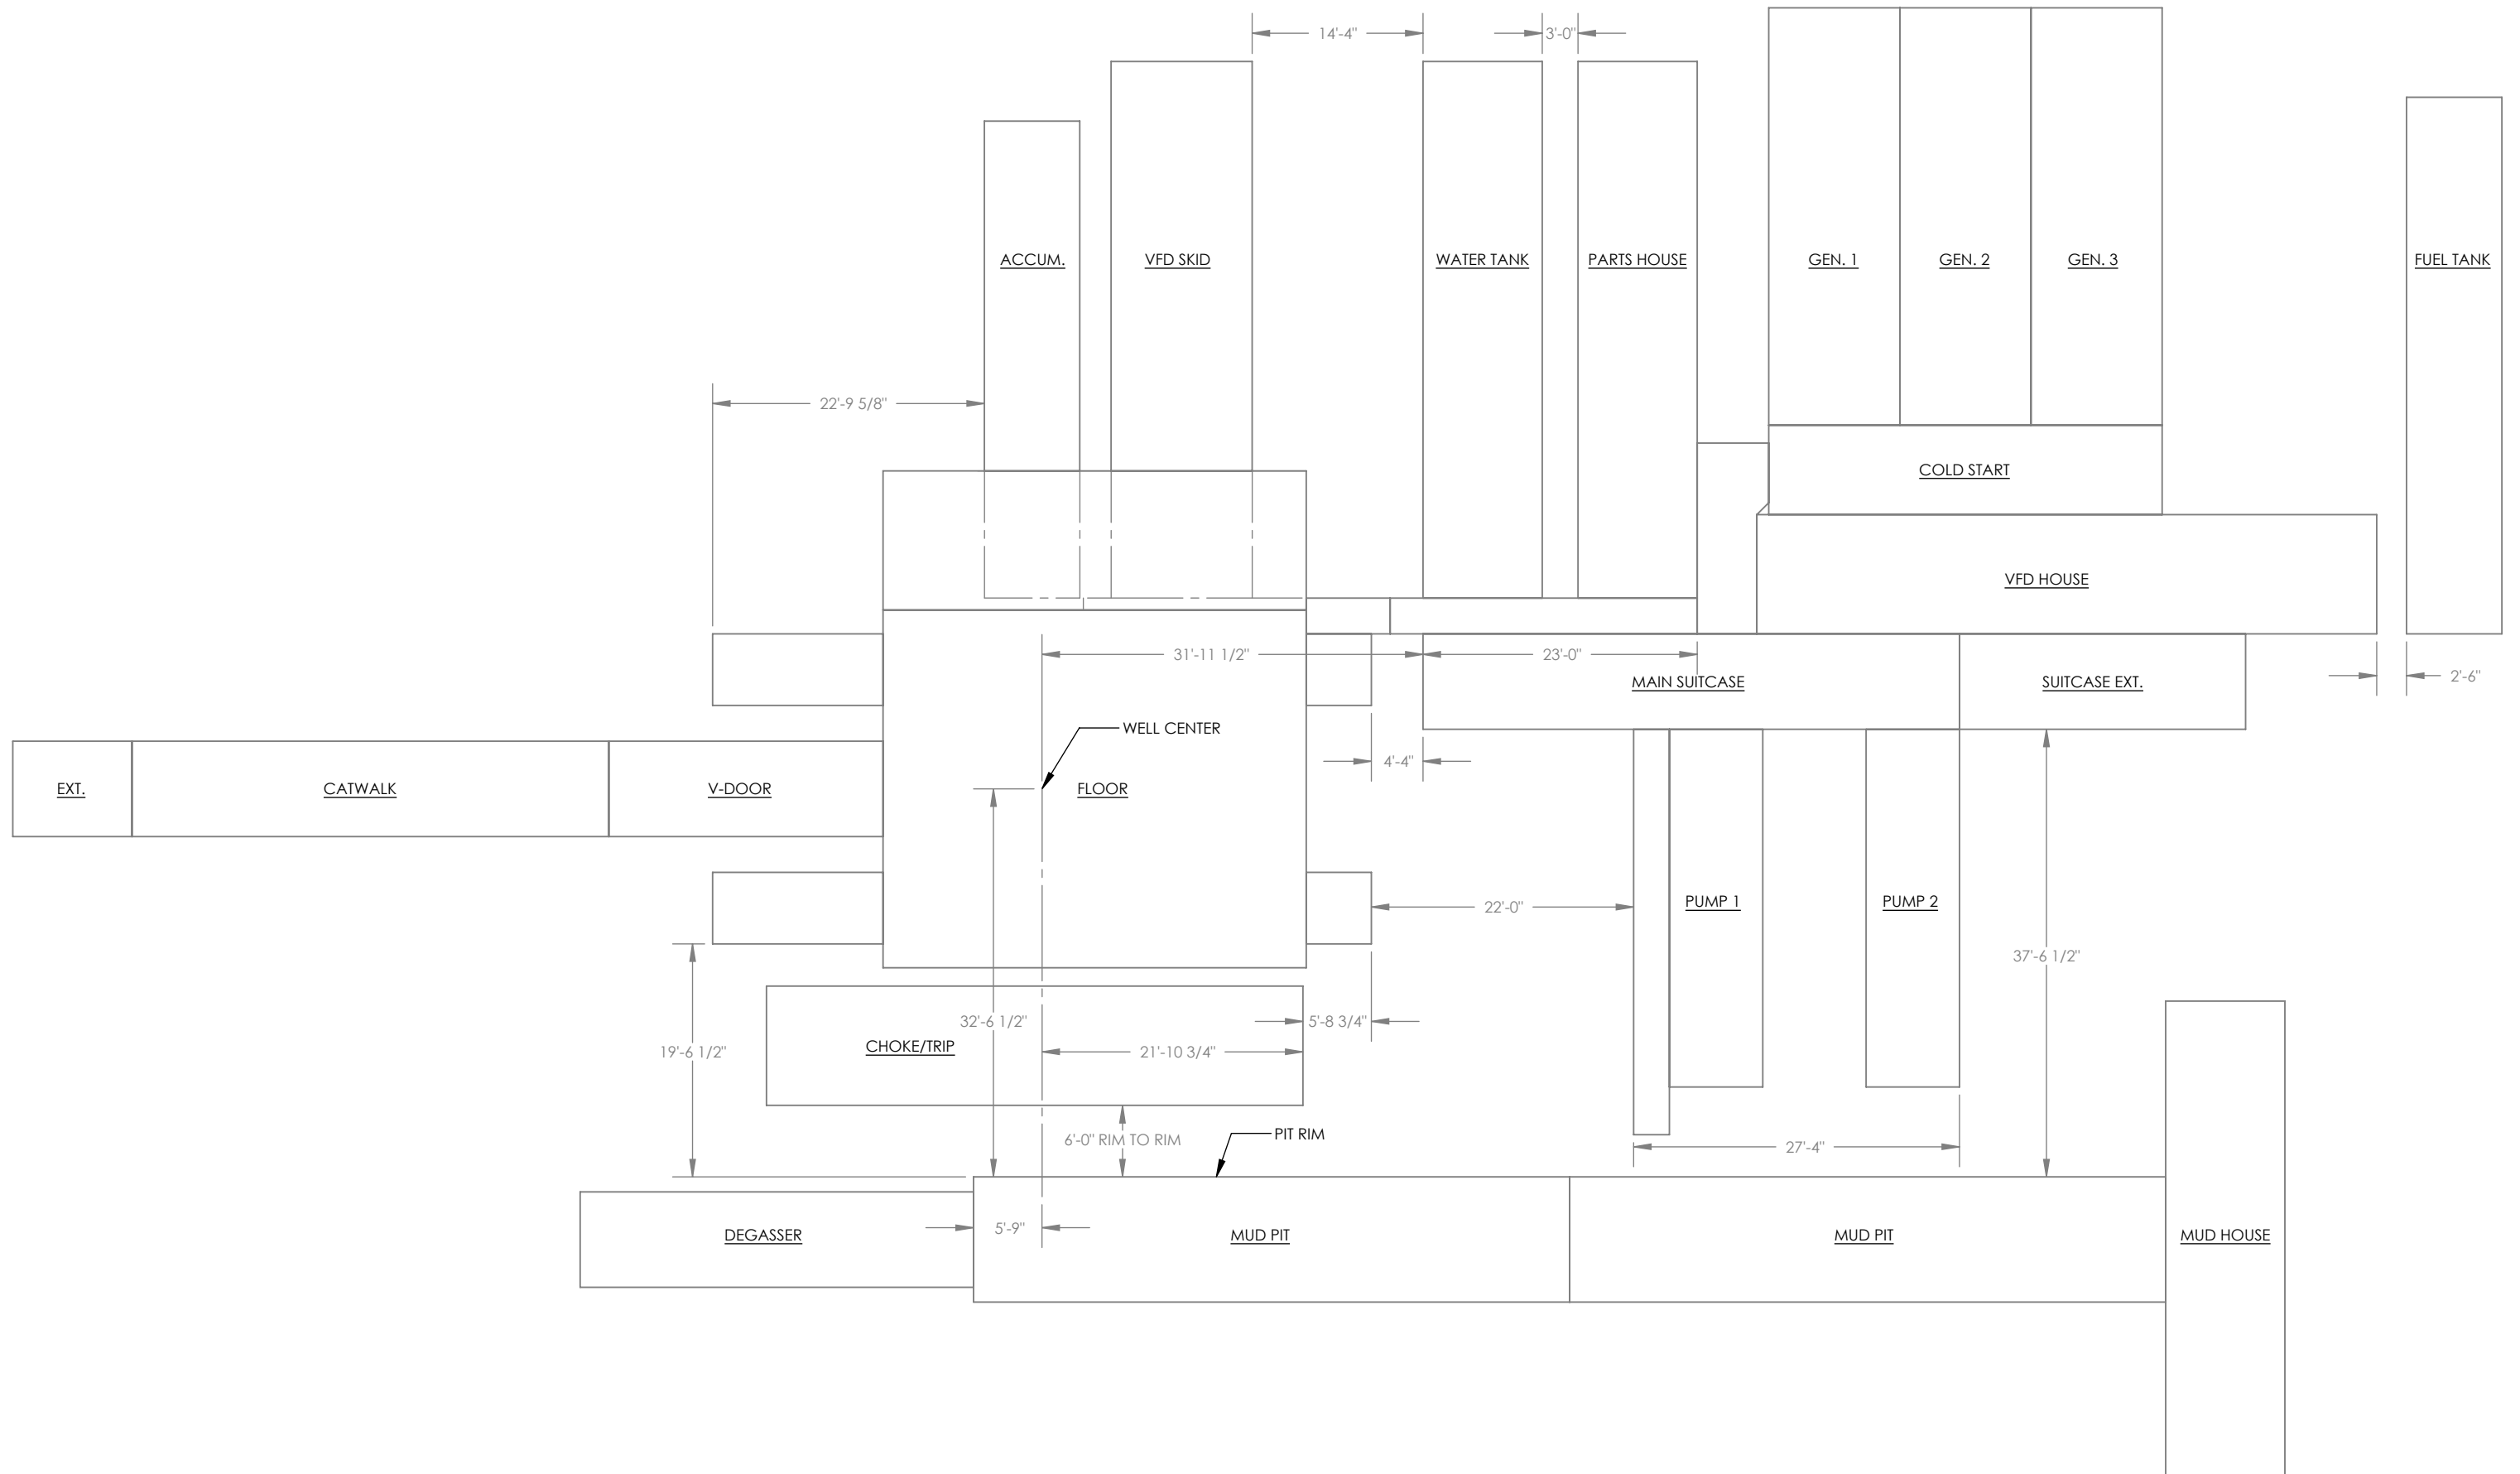

GOOBER RIGS #32-#36

GOOBER RIGS #32-#36

GOOBER RIGS #32-#36

NOTES: SHORT MOUSE HOLE IS @ 1/2" PER FOOT & 9' DEEP.
LONG MOUSE HOLE IS @ 1/4" PER FOOT & 75' DEEP.

V-DOOR END