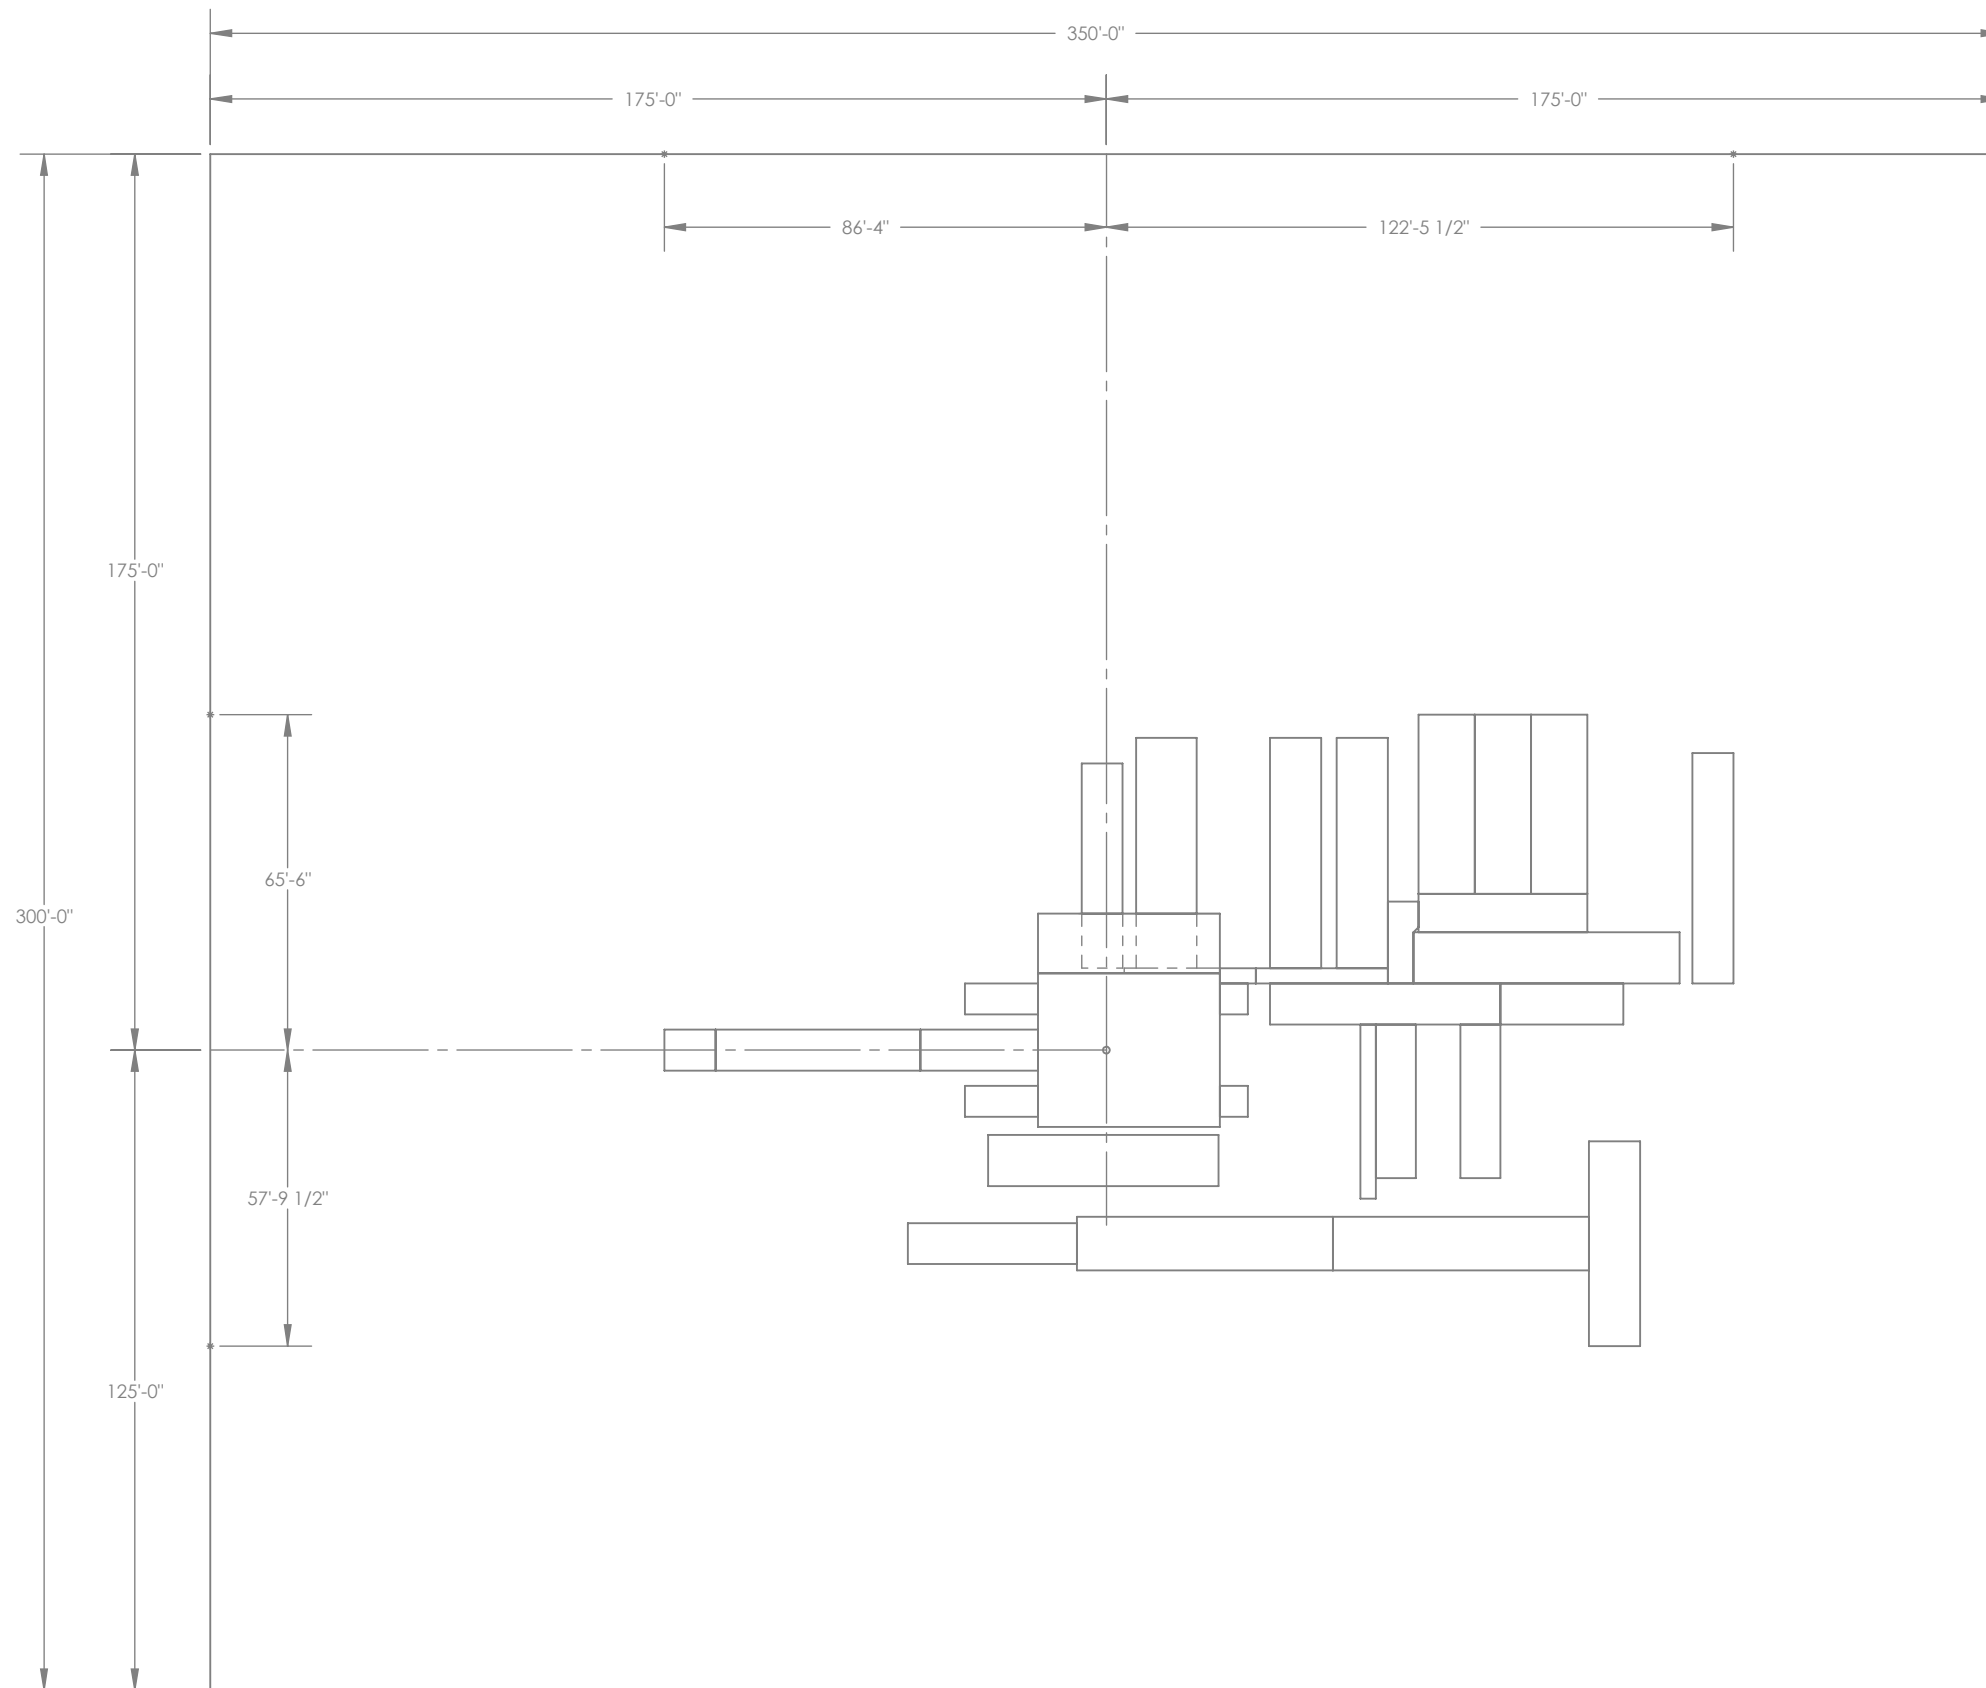

GOOBER RIGS #32-#36

GOOBER RIGS #32-#36

GOOBER RIGS #32-#36

NOTES: SHORT MOUSE HOLE IS @ 1/2" PER FOOT & 9' DEEP.
LONG MOUSE HOLE IS @ 1/4" PER FOOT & 75' DEEP.

V-DOOR END