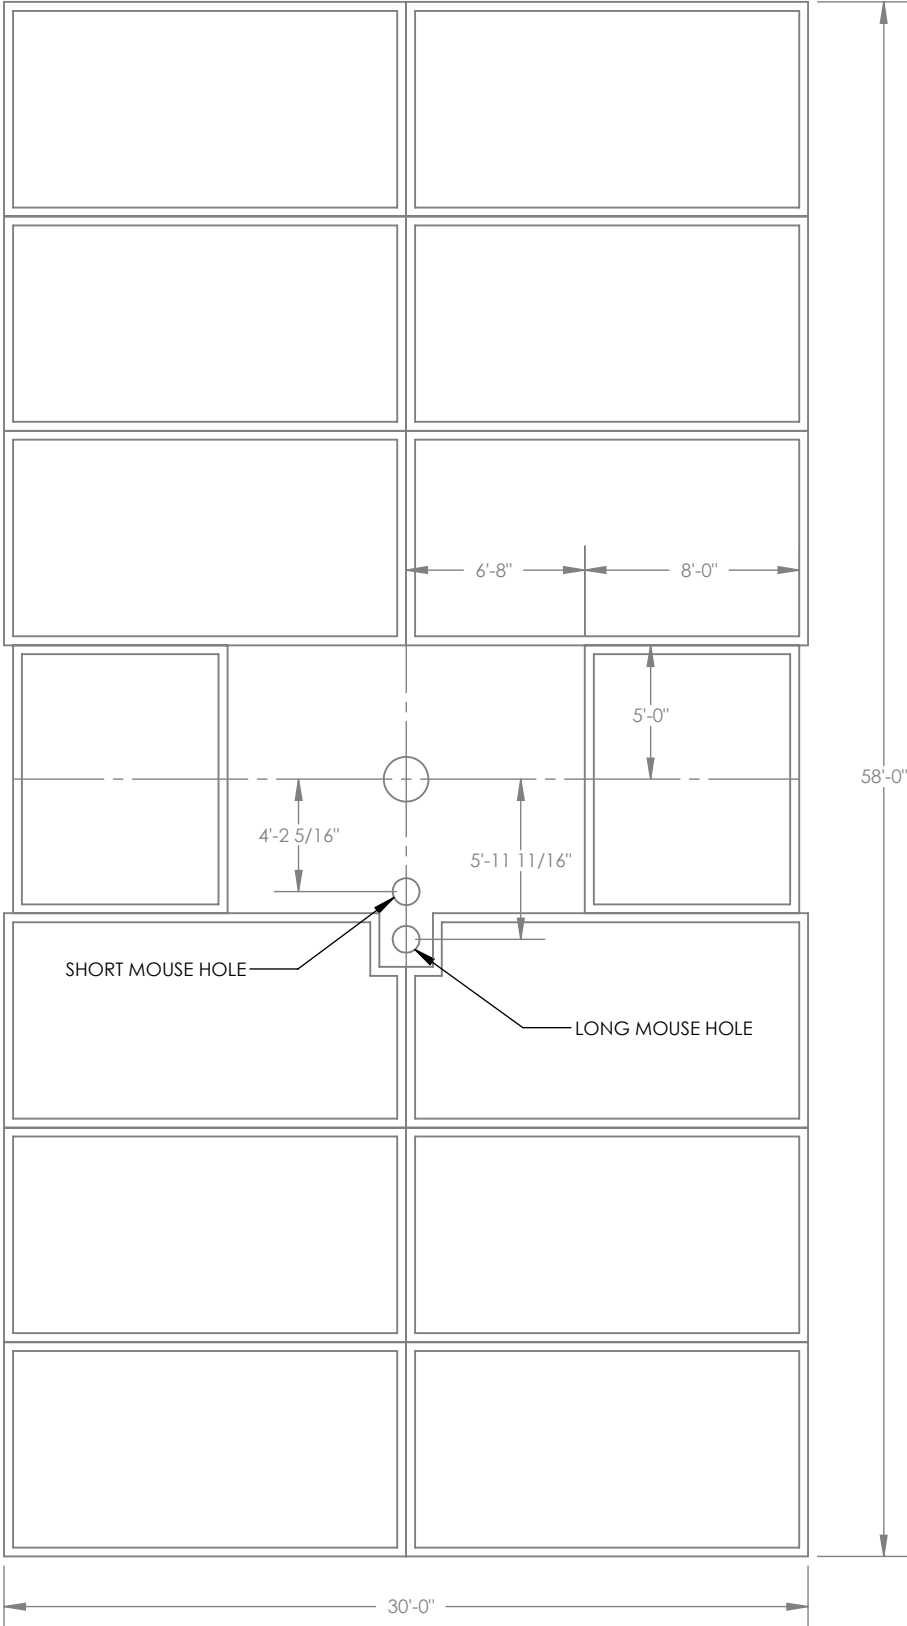

GOOBER RIGS #32-#36

GOOBER RIGS #32-#36

GOOBER RIGS #32-#36

NOTES: SHORT MOUSE HOLE IS @ 1/2" PER FOOT & 9' DEEP.
LONG MOUSE HOLE IS @ 1/4" PER FOOT & 75' DEEP.

V-DOOR END